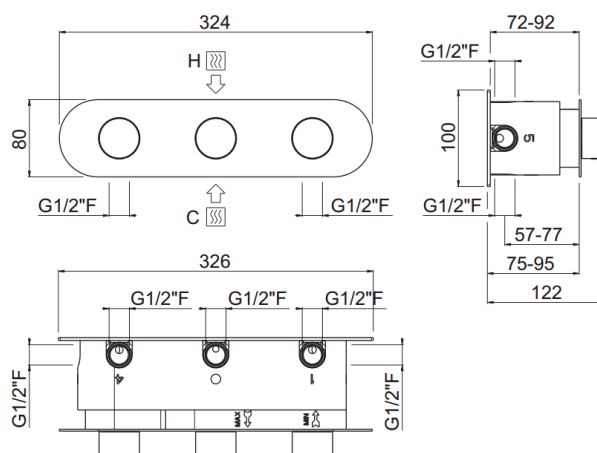

ilTondo

ilTondo 4way mixer
21348/AO-CR

TECHNICAL INFORMATION

4 ways concealed horizontal mixer. Round plate and handles.
CHROME

FEATURES

safe built-in

PICTURE

TECHNICAL DRAWING