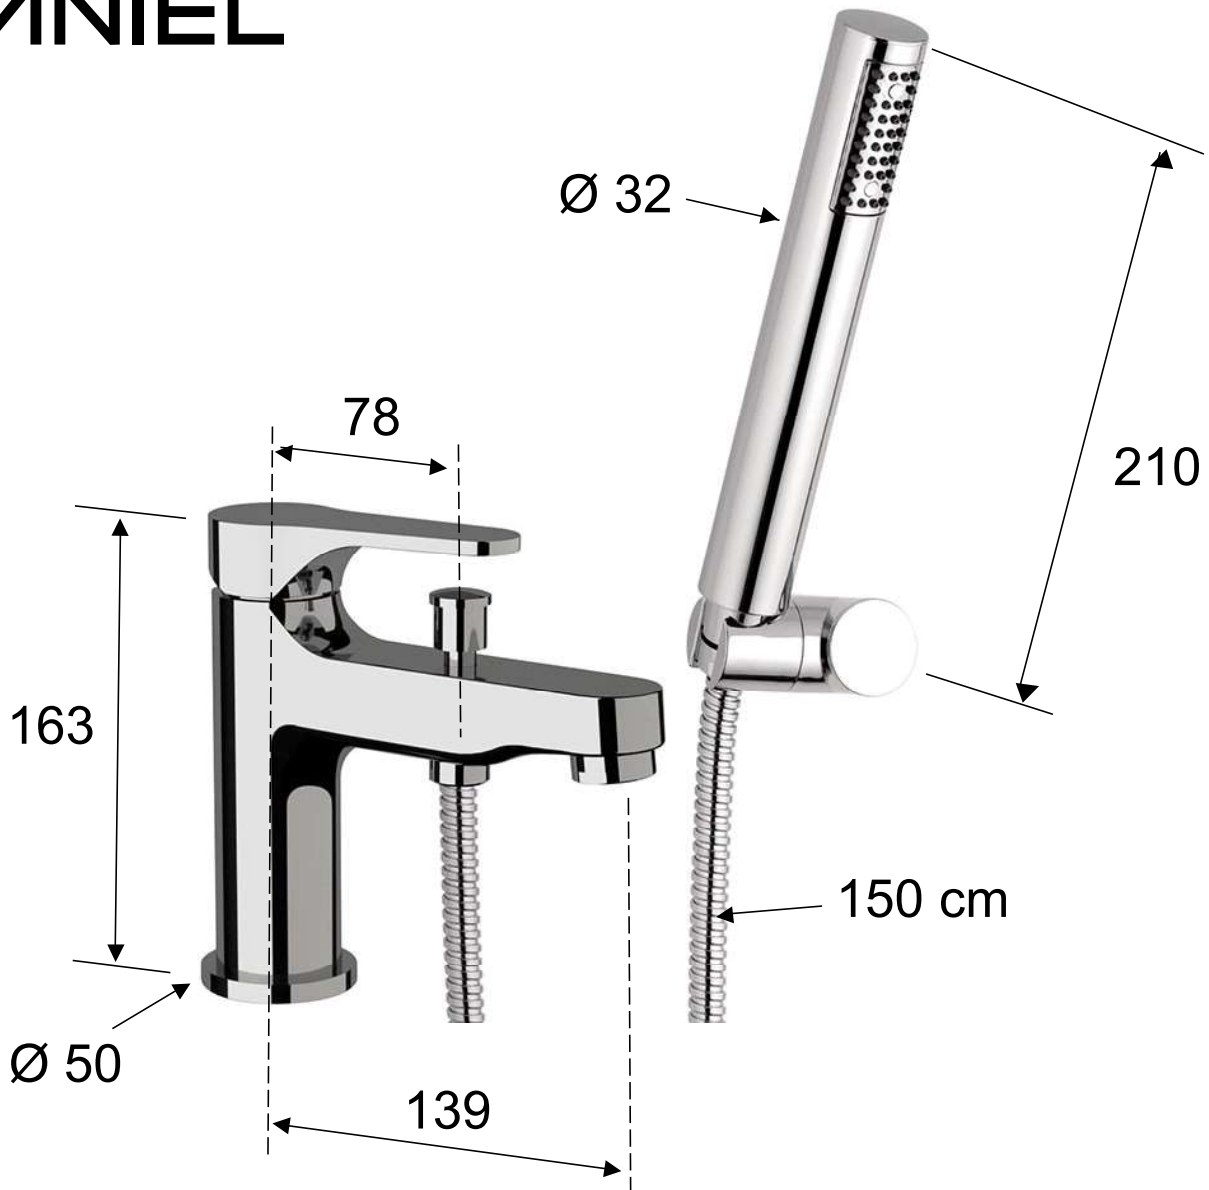

DANIEL

SCHEDA TECNICA TECHNICAL FEATURES

ART. COD.

OM606D

MATERIALI / MATERIALS

OTTONE CROMATO / CHROME PLATED BRASS

ABS CROMATO / CHROME PLATED ABS

CROMATURA / CHROME PLATING