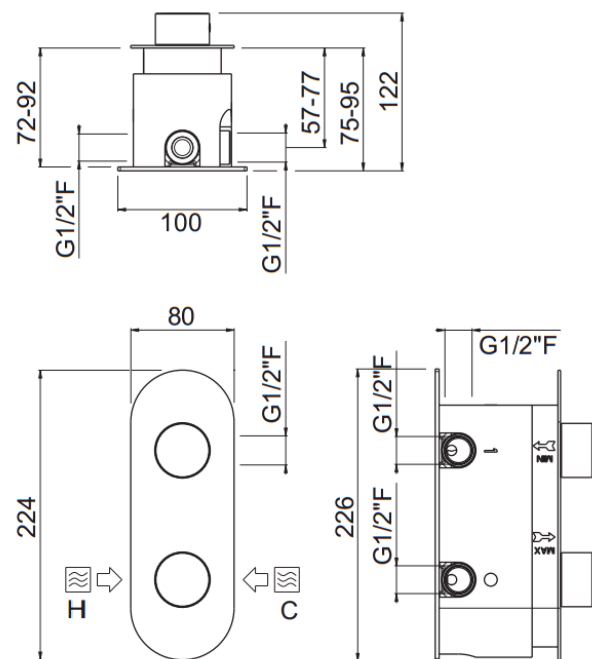

ilTondo

ilTondo 2way mixer
21328-CR

TECHNICAL INFORMATION

2 ways concealed horizontal progressive mixer. Square plate and round handles. CHROME

Flow rate:

horizontal 2-3way mixer

PICTURE

SPARE PARTS

ORIC051
2 vie / ways

ORIC053
T°

FEATURES

safe built-in

TECHNICAL DRAWING

FINISHINGS