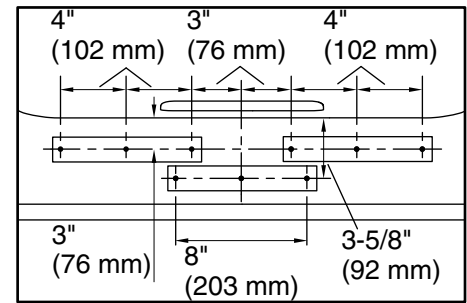

No change in measurements if connected with drain illustrated. (K-7272)

Recommended Faucet Location

Recommended Faucet Hole Location