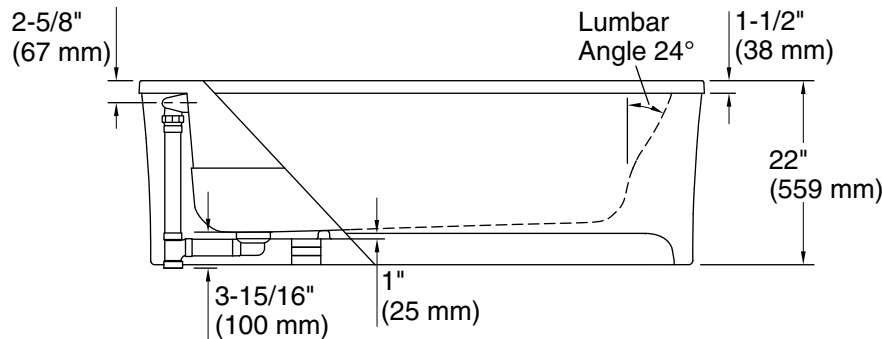

No change in measurements if connected with drain illustrated. (K-7272)

 Recommended Faucet Location

Recommended Faucet Hole Location

### Technical Information

All product dimensions are nominal.

|                     |   |
|---------------------|---|
| Installation:       | Freestanding  |
| Drain location:     | End   |
| Basin area, bottom: | 51-1/16" x 19-11/16" (1297 mm x 500 mm)             |
| Basin area, top:    | 58-9/16" x 25-5/16" (1487 mm x 643 mm)              |
| Weight:             | 95 lbs (43.1 kg)                                    |
| Minimum floor load: | 43.8 lbs/ft <sup>2</sup> (213.9 kg/m <sup>2</sup> ) |
| Water depth:        | 15-1/16" (383 mm)                                   |
| Water capacity:     | 65 gal (246.1 L)                                    |
| Template:           | Footprint, 1265461, not required, not included      |