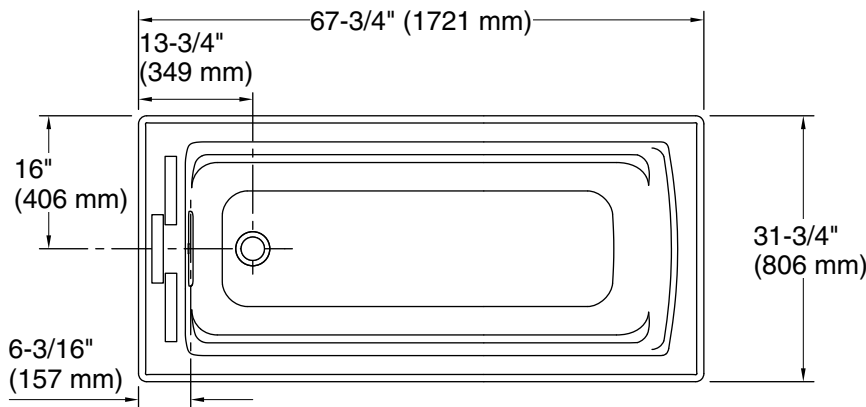

No change in measurements if connected with drain illustrated. (K-7272)

Recommended Faucet Location

Recommended Faucet Hole Location