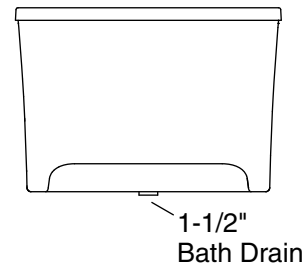

No change in measurements if connected with drain illustrated. (K-7272)

 Recommended Faucet Location

Recommended Faucet Hole Location

### Technical Information

All product dimensions are nominal.

|                     |   |
|---------------------|---|
| Installation:       | Freestanding  |
| Drain location:     | End   |
| Basin area, bottom: | 51-1/16" x 19-11/16" (1297 mm x 500 mm)             |
| Basin area, top:    | 58-9/16" x 25-5/16" (1487 mm x 643 mm)              |
| Weight:             | 95 lbs (43.1 kg)                                    |
| Minimum floor load: | 43.8 lbs/ft <sup>2</sup> (213.9 kg/m <sup>2</sup> ) |
| Water depth:        | 15-1/16" (383 mm)                                   |
| Water capacity:     | 65 gal (246.1 L)                                    |
| Template:           | Footprint, 1265461, not required, not included      |