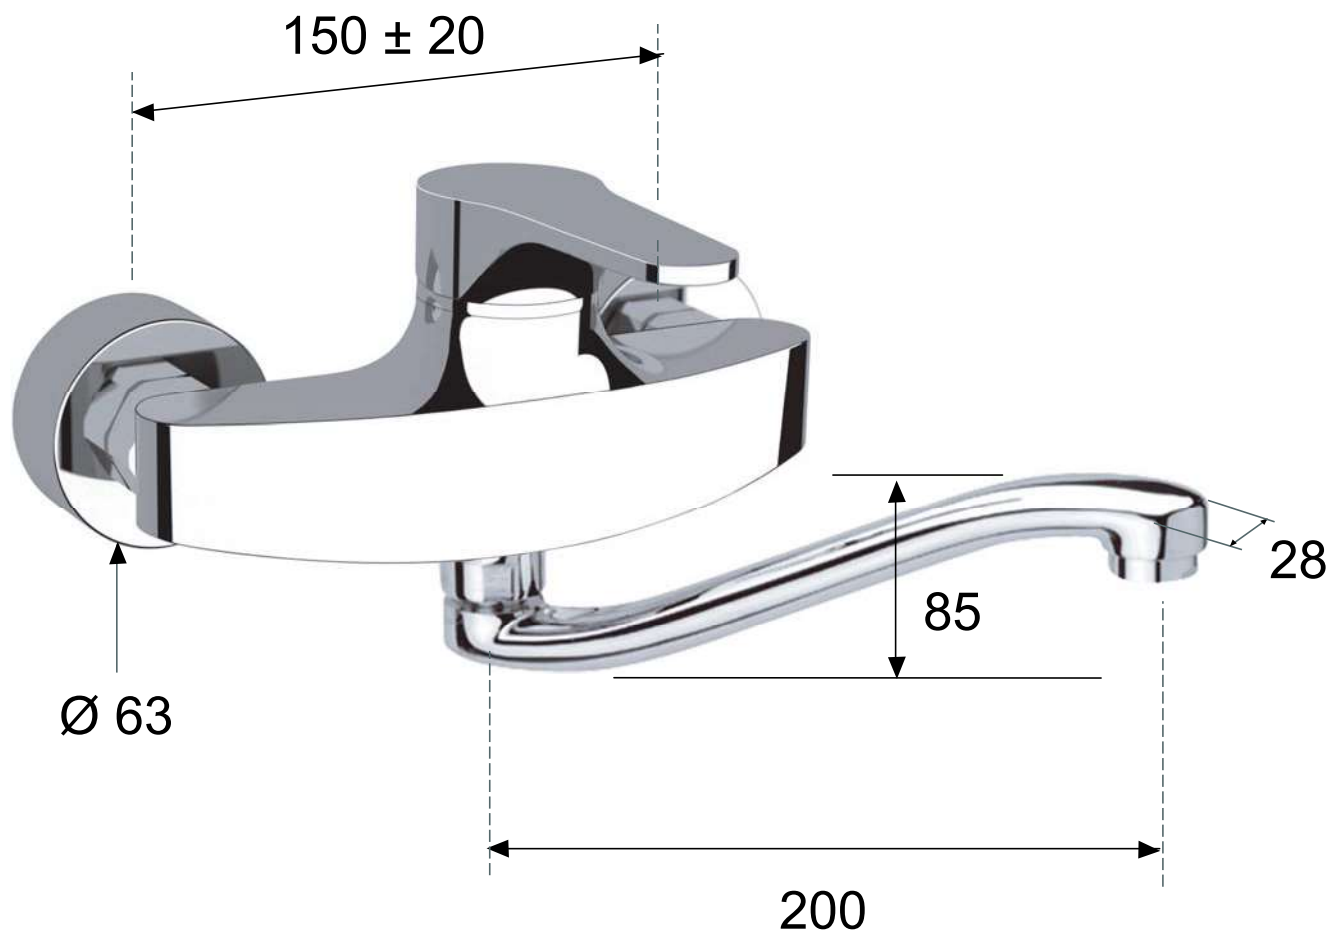

DANIEL

SCHEDA TECNICA TECHNICAL FEATURES

ART. COD.

OM609S

MATERIALI / MATERIALS

OTTONE CROMATO / CHROME PLATED BRASS

CROMATURA / CHROME PLATING

UNI EN 248