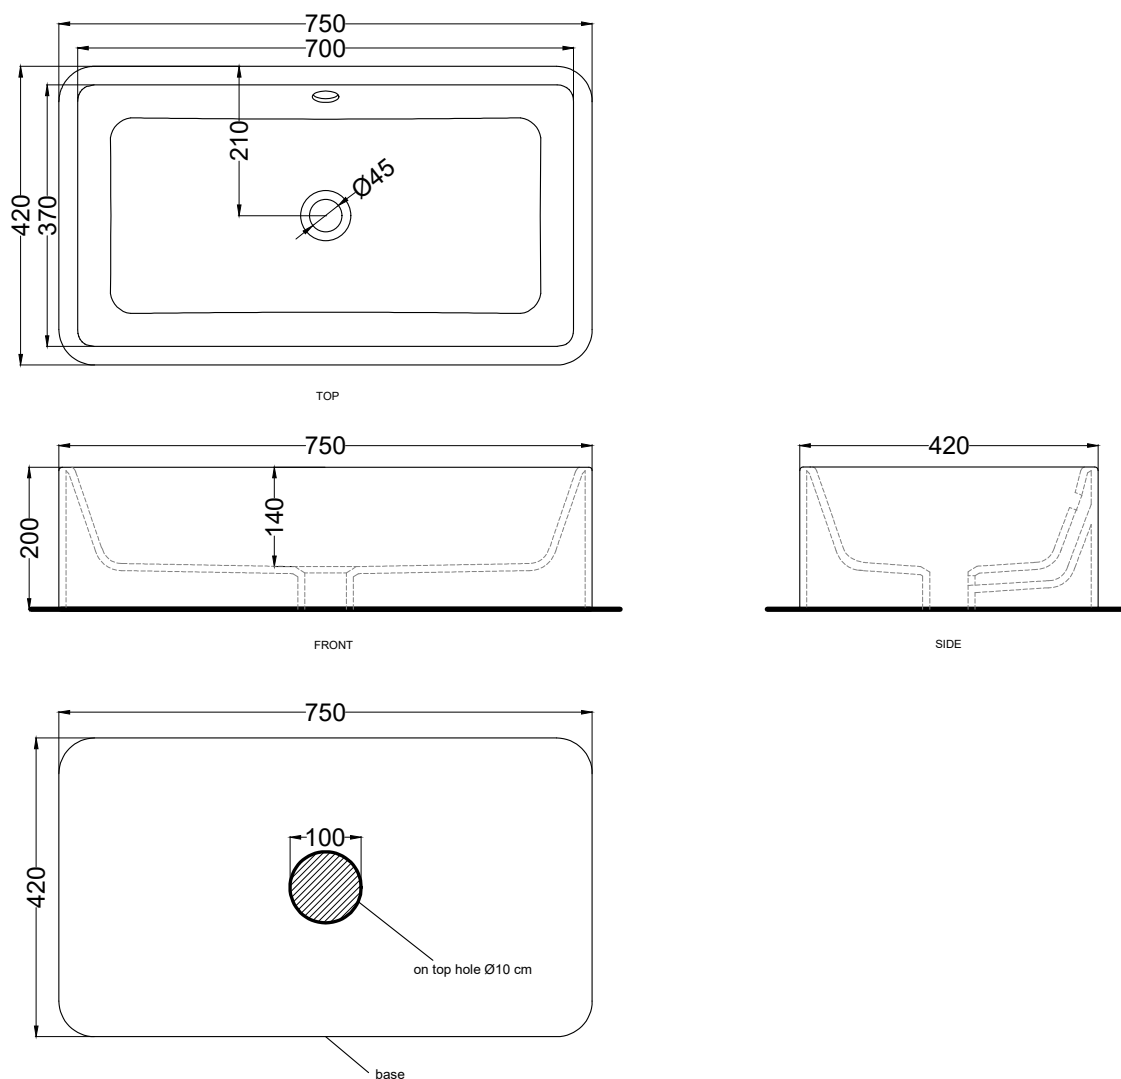

ATTENZIONE: Superfici, pesi e misure riportate possono presentare leggere differenze rispetto ai pezzi reali, in considerazione e accordo delle caratteristiche di tolleranza intrinseche del materiale ceramico e del suo processo produttivo. L'azienda si riserva di cambiare schede tecniche e caratteristiche di funzionamento degli articoli in ogni momento e senza necessità di preavviso.

ATTENTION: Surfaces, weights and dimensions can show some little differences compared to the real item, following typical intrinsic characteristics of ceramics material and production. The company reserves the right to change any technical specifications/dimension and/or operating characteristics of the products at any time and without giving notice.