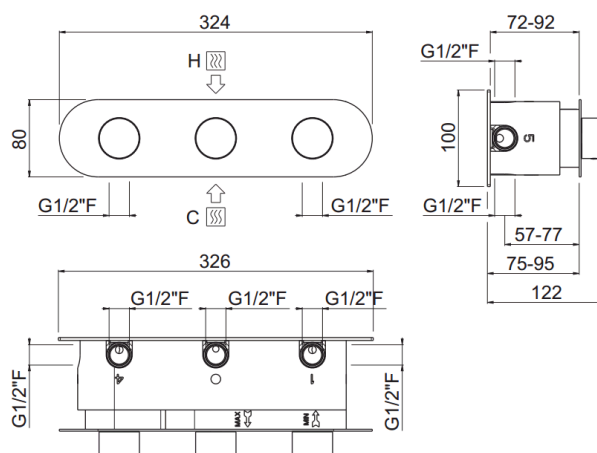

ilTondo

ilTondo 5way mixer
21358/AO-CR

TECHNICAL INFORMATION

5 ways concealed horizontal mixer. Round plate and handles.
CHROME

PICTURE

SPARE PARTS

ORIC047
2 vie / ways

ORIC048
3 vie / ways

ORIC052
T°

FEATURES

safe built-in

TECHNICAL DRAWING

FINISHINGS