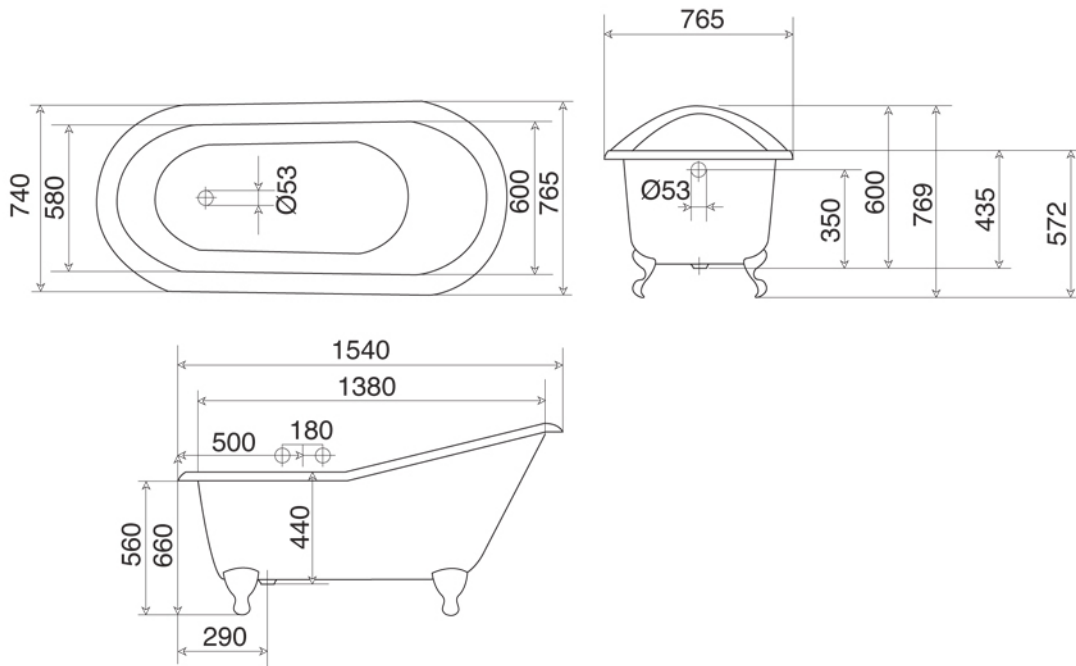

POSIZIONE RUBINETTERIA A MURO CONSIGLIATA A 500 mm DAL BORDO PIANO  
 FORATURA GRUPPO VASCA ALTEZZA DA PAVIMENTO 660 mm

CAST IRON BATHTUB Collection	
Code	Description
9148	<b>Cast iron bathtub 1700x760 (Kg. 129 - Lt 205)</b> Without tap holes, external unfinished

Verona - Italy  
 tel. +39 045 8006917  
 fax. +39 045 8020111  
 gentry-home.com

POSIZIONE RUBINETTERIA A MURO CONSIGLIATA A 500 mm DAL BORDO PIANO  
FORATURA GRUPPO VASCA ALTEZZA DA PAVIMENTO 660 mm

CAST IRON BATHTUB Collection	
Code	Description
9152	<b>Cast iron bathtub 1540x765 (Kg. 120 - Lt 180)</b> Without tap holes, external unfinished
9164	<b>Cast iron feet</b> Unfinished
9167	White
9165-C	Chrome
9166-I/N/O/OR	Incalux, Nickel, Dark Gold, Rose Gold
9166-B/ND/R	Bronze, Dark Nickel, Copper
103	<b>External painting</b> External painting White
105	External painting RAL
106	Gold leaf decoration
107	Silver leaf decoration

**GH**  
GENTRY HOME

Verona - Italy  
tel. +39 045 8006917  
fax. +39 045 8020111  
gentry-home.com

CAST IRON BATHTUB Collection	
Code	Description
0190-C 0191-I/N/O/OR 0191-B/ND/R	<p><b>Exposed bath waste with drain stopper chain and overflow with exposed pipes for floor connector and siphon</b></p> <p>Chrome Incalux, Nickel, Dark Gold, Rose Gold Bronze, Dark Nickel, Copper</p>