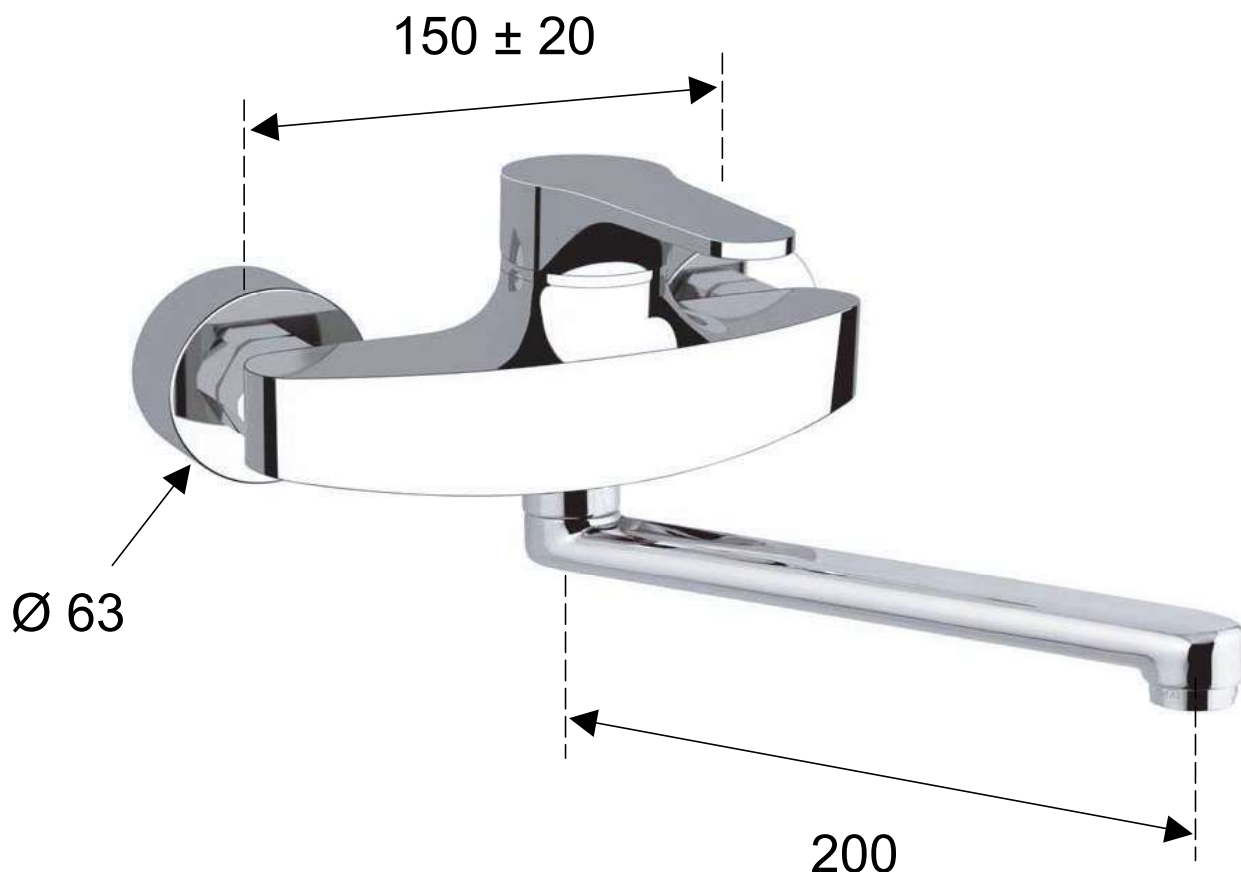

DANIEL

SCHEDA TECNICA TECHNICAL FEATURES

ART. COD.

OM609T

MATERIALI / MATERIALS

OTTONE CROMATO / CHROME PLATED BRASS

CROMATURA / CHROME PLATING

UNI EN 248