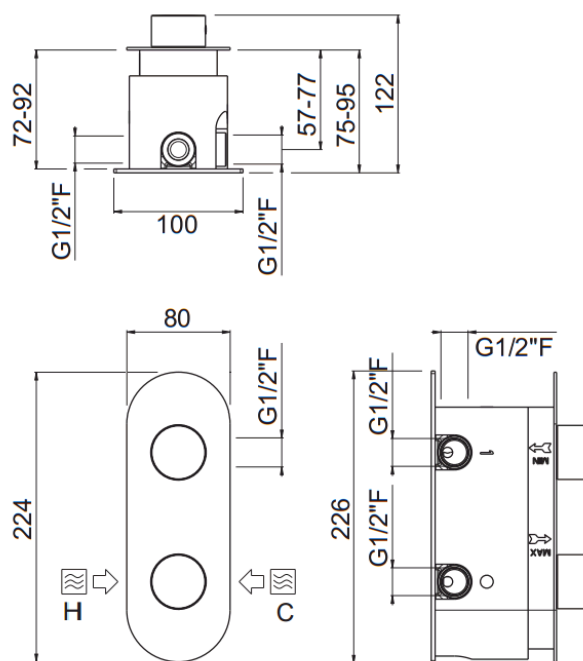

TECHNICAL DRAWING