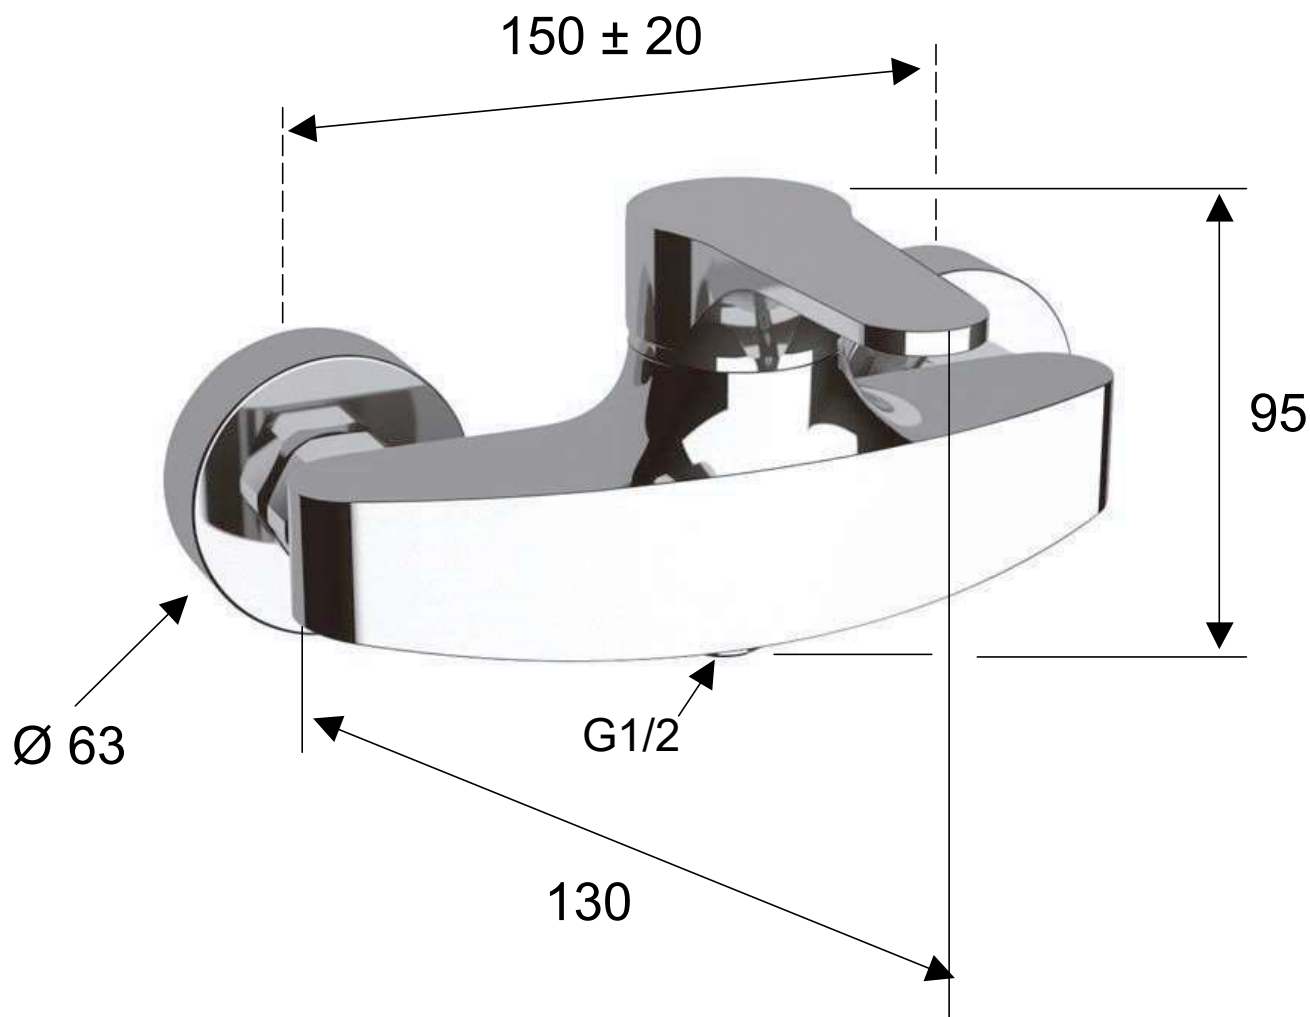

DANIEL

SCHEDA TECNICA TECHNICAL FEATURES

ART. COD.

OM611

MATERIALI / MATERIALS

OTTONE CROMATO / CHROME PLATED BRASS

CROMATURA / CHROME PLATING

UNI EN 248