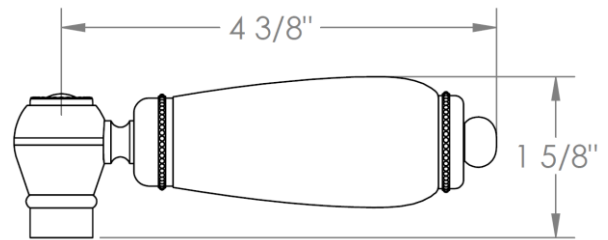

CC - POMPEI
DD - NAPLES