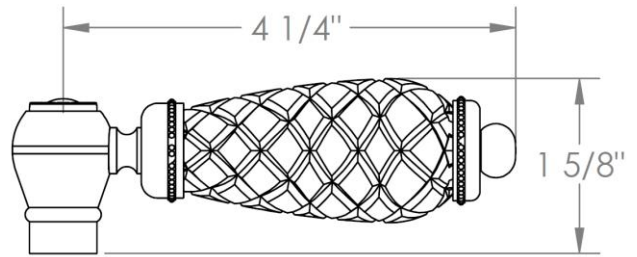

**180-T15-\_\_**  
Trim Kit Only for Miniature Thermostatic Valve  
For use with SS-TH500 concealed rough

## HANDLE TRIM OPTIONS

AA - VENICE  
BB - GENOA

CC - POMPEI  
DD - NAPLES

SWU - FLORENCE

T - TUSCANY

U - BOLOGNA