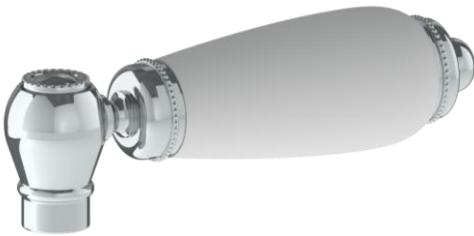

**180-T15-\_\_**  
Trim Kit Only for Miniature Thermostatic Valve  
For use with SS-TH500 concealed rough

## HANDLE TRIM OPTIONS

AA - VENICE  
BB - GENOA

CC - POMPEI  
DD - NAPLES

SWU - FLORENCE

T - TUSCANY

U - BOLOGNA