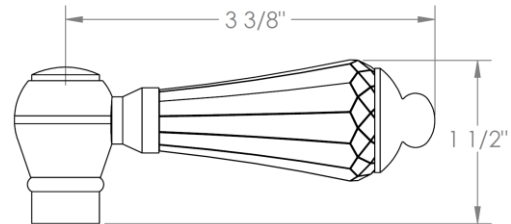

**180-T15-\_\_**  
Trim Kit Only for Miniature Thermostatic Valve  
For use with SS-TH500 concealed rough

## HANDLE TRIM OPTIONS

AA - VENICE  
BB - GENOA

CC - POMPEI  
DD - NAPLES

SWU - FLORENCE

T - TUSCANY

U - BOLOGNA