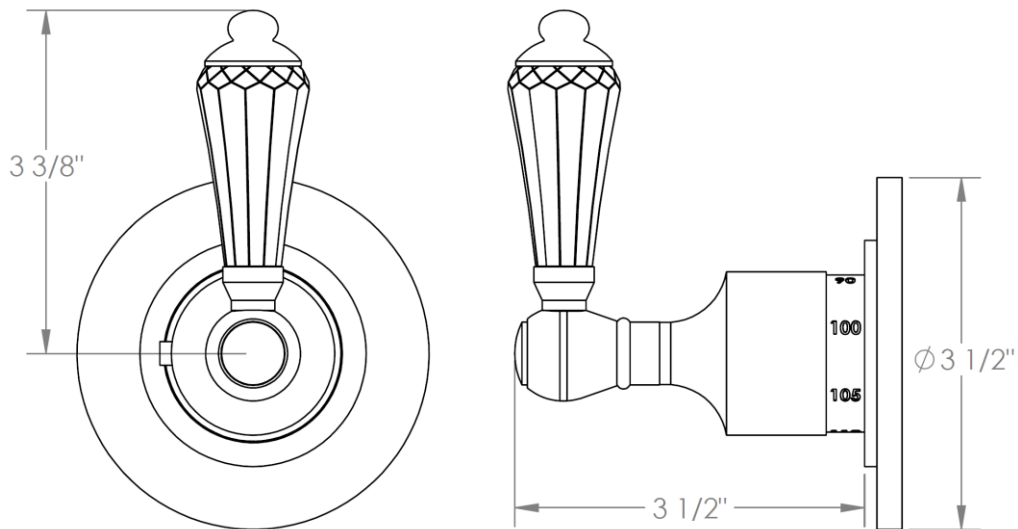

**180-T15-\_\_**  
Trim Kit Only for Miniature Thermostatic Valve  
For use with SS-TH500 concealed rough

## HANDLE TRIM OPTIONS

AA - VENICE  
BB - GENOA

CC - POMPEI  
DD - NAPLES

SWU - FLORENCE

T - TUSCANY

U - BOLOGNA