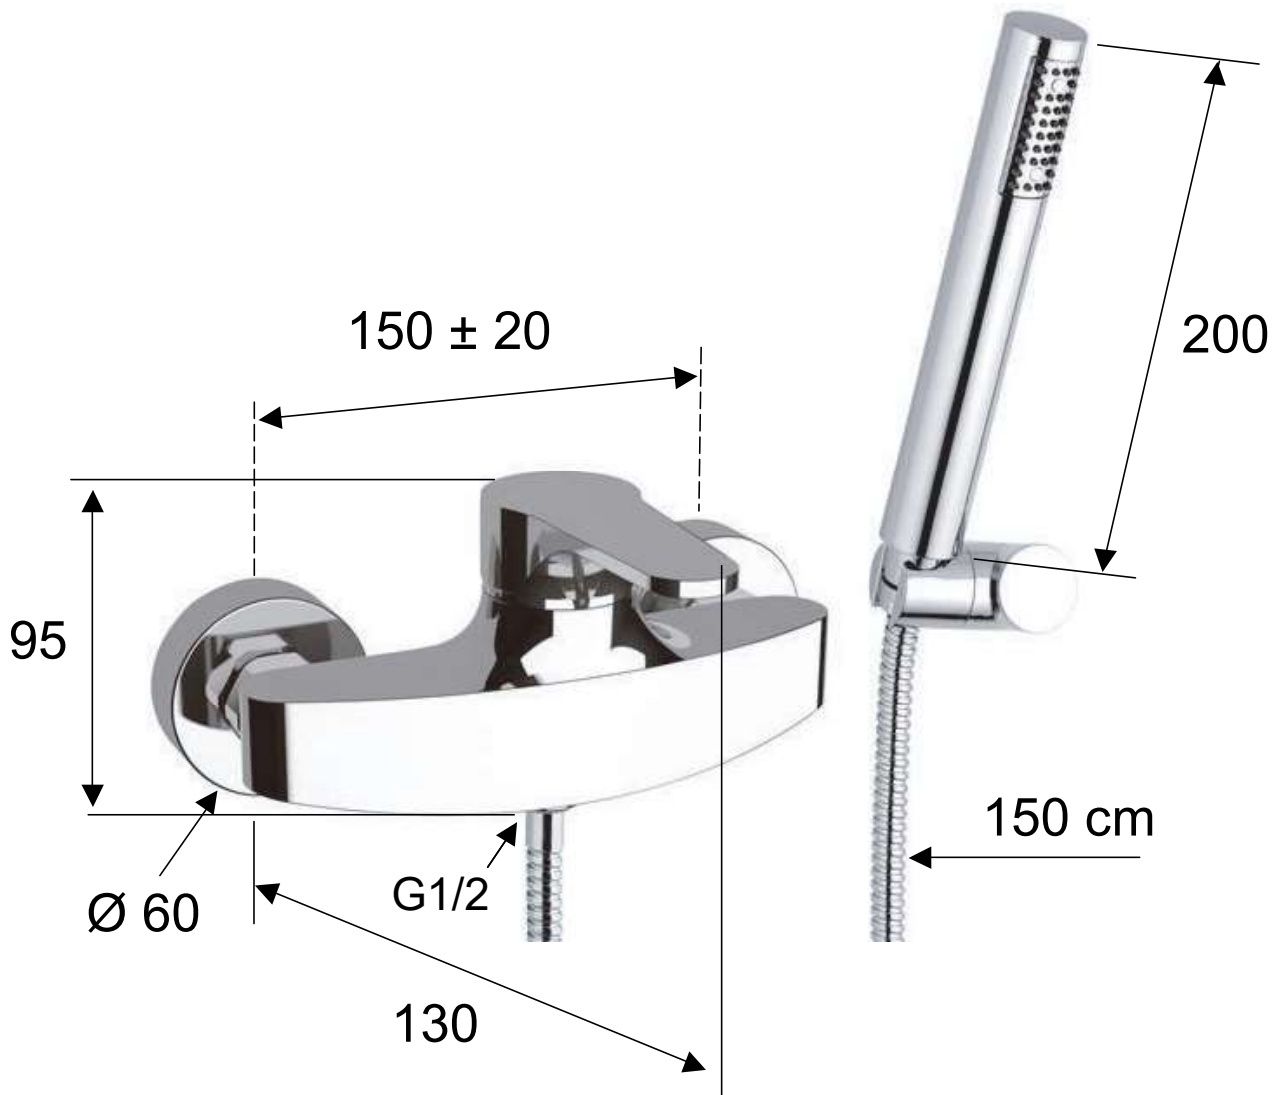

DANIEL

SCHEDA TECNICA TECHNICAL FEATURES

ART. COD.

OM611A

MATERIALI / MATERIALS

OTTONE CROMATO / CHROME PLATED BRASS

CROMATURA / CHROME PLATING

UNI EN 248