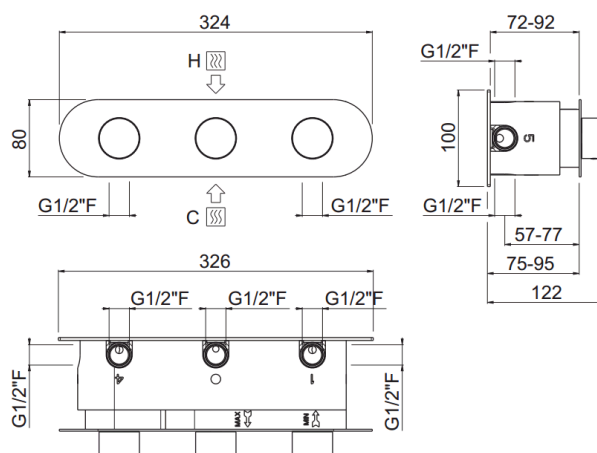

TECHNICAL DRAWING