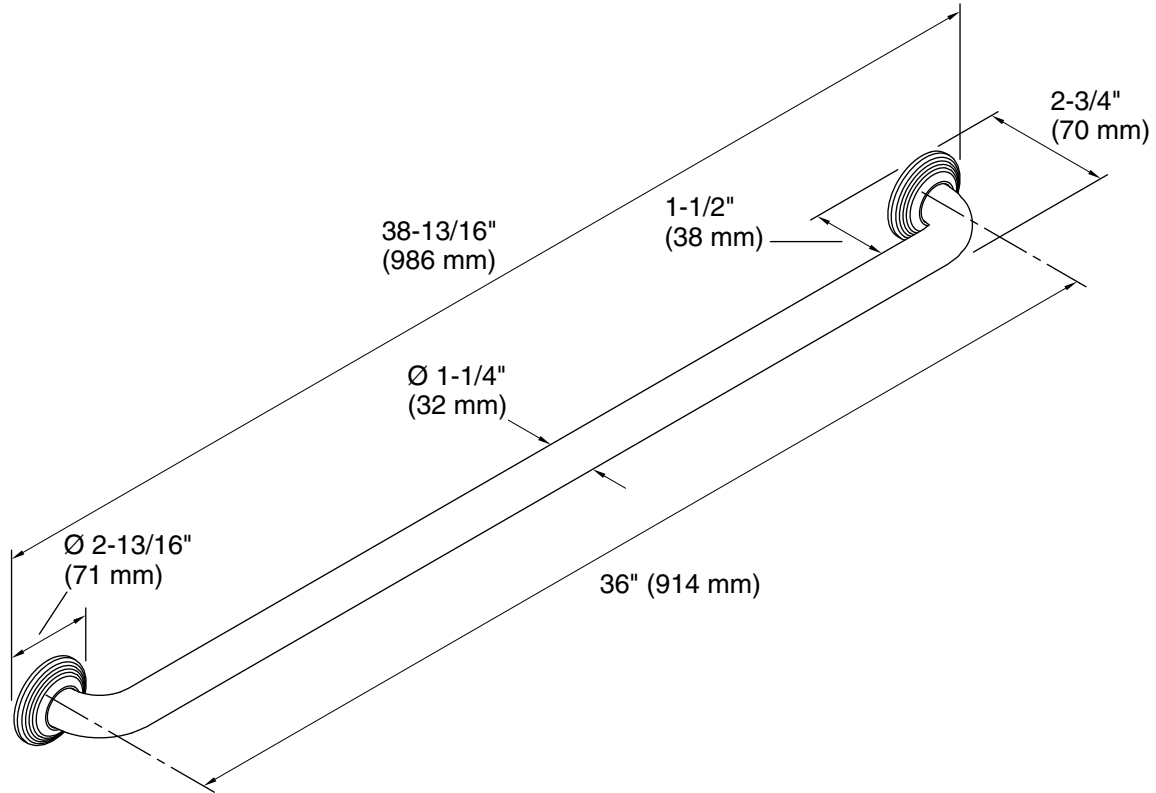

Technical Information

All product dimensions are nominal.

Material: Metal

Notes

Measure your actual product for roughing-in details.

WARNING: Risk of personal injury. The wall plates on the grab bar must be mounted to a brace between the wall studs. This will ensure that the weight of the user is adequately supported.