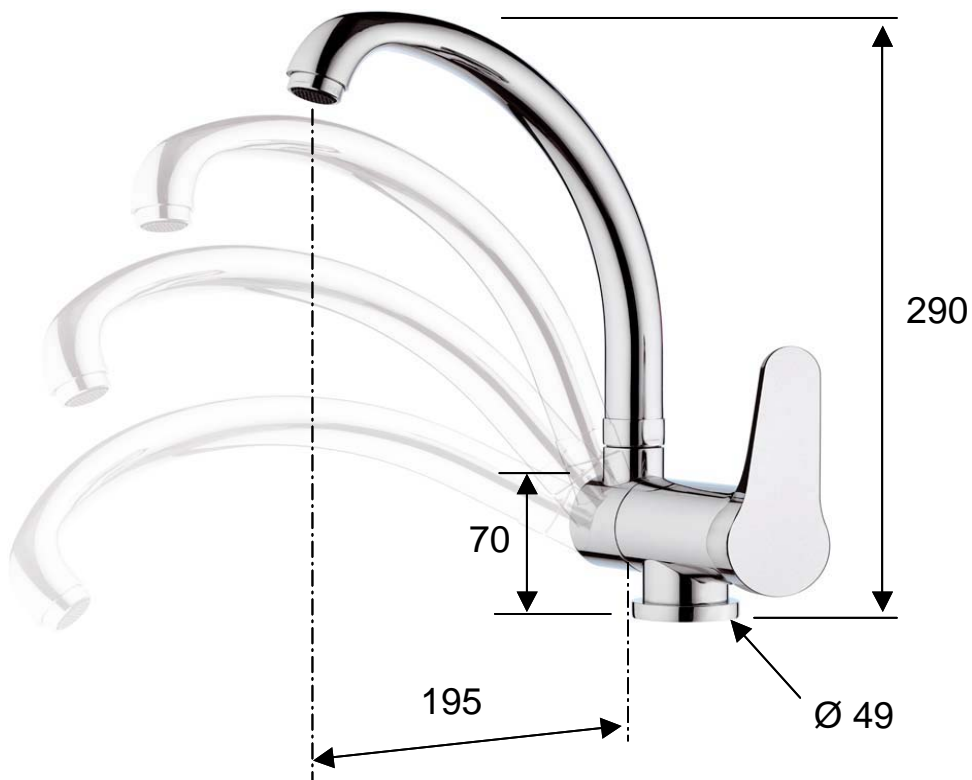

DANIEL

SCHEDA TECNICA TECHNICAL FEATURES

ART. COD.

OM614R

MATERIALI / MATERIALS

OTTONE CROMATO / CHROME PLATED BRASS

CROMATURA / CHROME PLATING

UNI EN 248