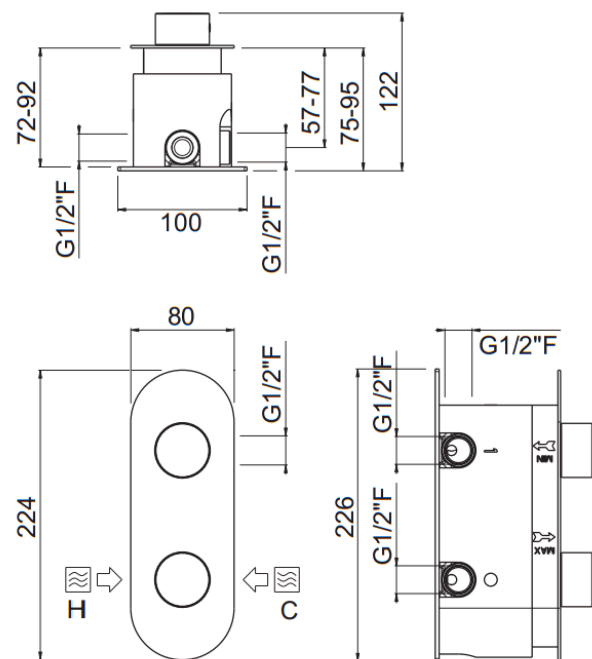

ilTondo

ilTondo 3way mixer
21338-CR

TECHNICAL INFORMATION

3 ways concealed horizontal progressive mixer. Square plate and round handles. CHROME

Flow rate:
horizontal 2-3way mixer

PICTURE

SPARE PARTS

ORIC050
3 vie / ways

ORIC053
T°

FEATURES

safe built-in

TECHNICAL DRAWING

FINISHINGS