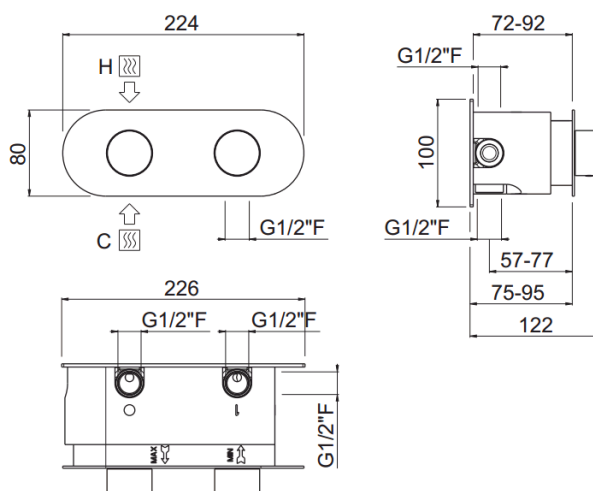

ilTondo

ilTondo 2way mixer
21328/AO-CR

TECHNICAL INFORMATION

2 ways concealed horizontal progressive mixer. Round plate and handles. CHROME

PICTURE

SPARE PARTS

ORIC051
2 vie / ways

ORIC053
T°

FEATURES

safe built-in

TECHNICAL DRAWING

FINISHINGS