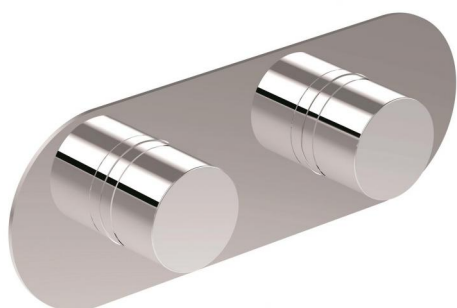

ilTondo

ilTondo 2way mixer
21328/AO-CR

TECHNICAL INFORMATION

2 ways concealed horizontal progressive mixer. Round plate and handles. CHROME

PICTURE

SPARE PARTS

ORIC051
2 vie / ways

ORIC053
T°

FEATURES

safe built-in

TECHNICAL DRAWING

FINISHINGS