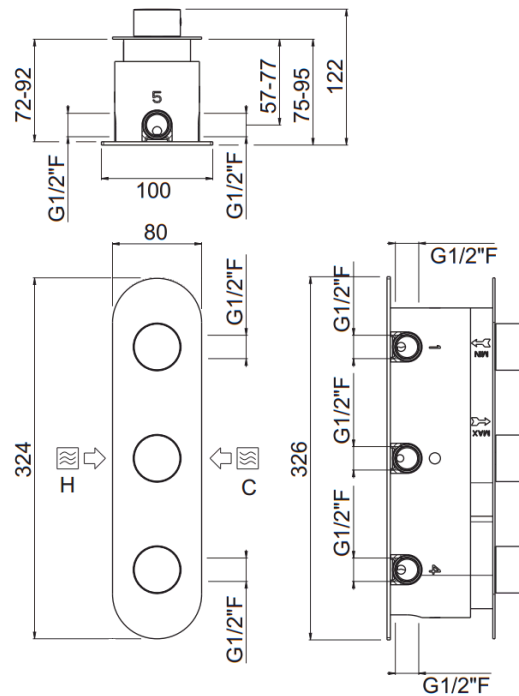

ilTondo

ilTondo 4way mixer
21348-CR

TECHNICAL INFORMATION

4 ways concealed horizontal mixer. Square plate and round handles. CHROME

Flow rate:
horizontal 2-3way mixer

PICTURE

SPARE PARTS

ORIC047
2 vie / ways

ORIC052
T°

FEATURES

safe built-in

TECHNICAL DRAWING

FINISHINGS