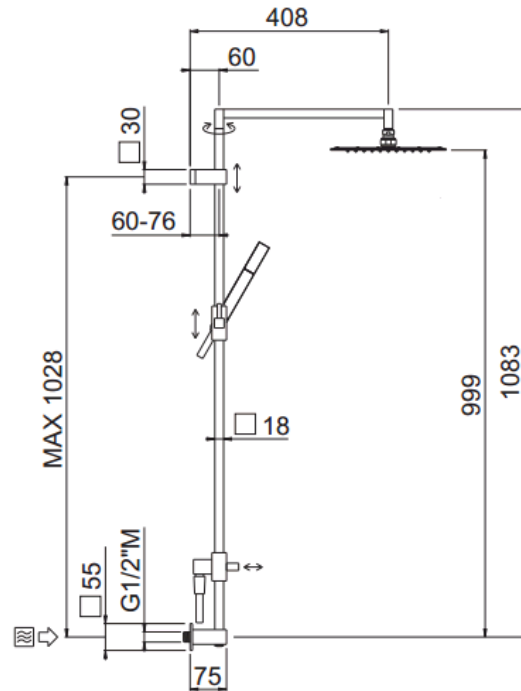

Extreme concealed

Extreme concealed, MySlim shower head
30452/ID-CR

TECHNICAL INFORMATION

Turning square shower column with adjustable mounting with articulated shower holder, built-in holder, adjustable upper holder and diverter. Non-liming square ultra-thin shower head 300x300 in stainless steel. Brass non-liming inspectable one jet square shower. PVC smooth double anti-torsion flexible hose cm 150. CHROME

Flow rate:

? Doccia o soffione?

PICTURE

SPARE PARTS

FEATURES

Rain jet

Non-liming

double anti-torsion

ecologic

adjustable column

TECHNICAL DRAWING

FINISHINGS