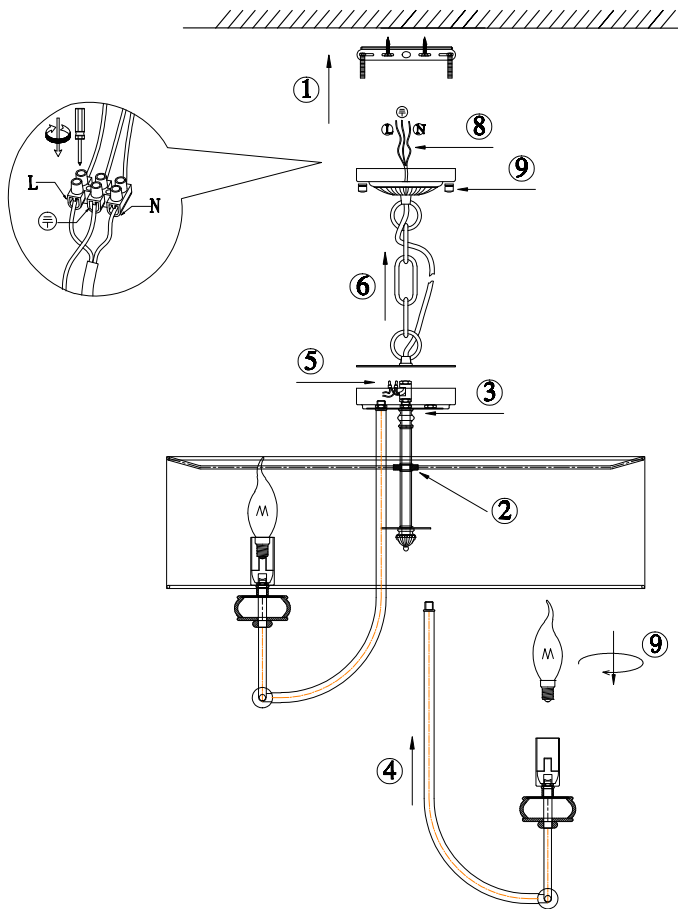

Instruction

ARM006PL-06G

6 x E14 (40W)

Model: ARM006PL-06G
Collection: Elegant
Series: Roma

Ceiling Lamps