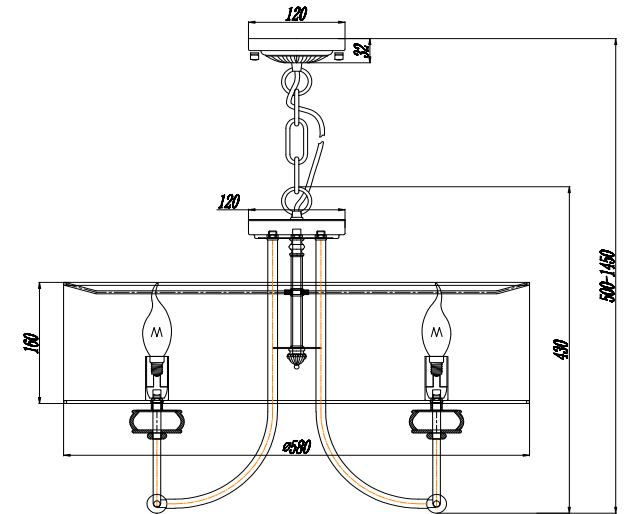

Instruction

ARM006PL-06G

6 x E14 (40W)

Model: ARM006PL-06G
Collection: Elegant
Series: Roma

Ceiling Lamps