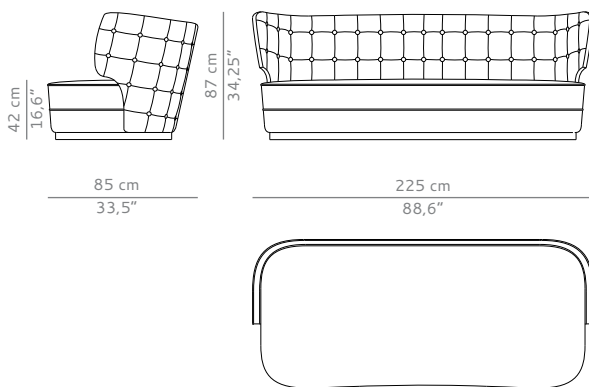

DIMENSIONS

WIDTH	225 cm   88,58"
DEPTH	85 cm   33,5"
HEIGHT	87 cm   34,25"
SEAT HEIGHT	42 cm   16,6"
SEAT DEPTH	62 cm   24,4"

MATERIALS

FABRIC	Cotton velvet
FABRIC REFERENCE	BB Moss I Colour 17
FABRIC NEEDED	11,00 mts   433" (Standard width 1,40mts   55")
BASE	Vintage brass

FABRIC / LEATHER REQUEST

COM	11,00 mts   433" (Standard width 1,40mts   55")
COL	169,4 sq ft

PACKAGING

DIMENSIONS	W 232 cm   91,33" D 107 cm   44,19" H 94 cm   34,25"
VOLUME	2,33 m <sup>3</sup>   82,28 ft <sup>3</sup>
WEIGHT	90 kg   198 lbs

LEAD TIME

Production time is between 6 to 8 weeks for BRABBU collections.  
Delivery time is not included.

All of our furniture can be made to measure and it is available in different finishes.  
Please note that the colours and materials shown are for reference only and small variations may occur.