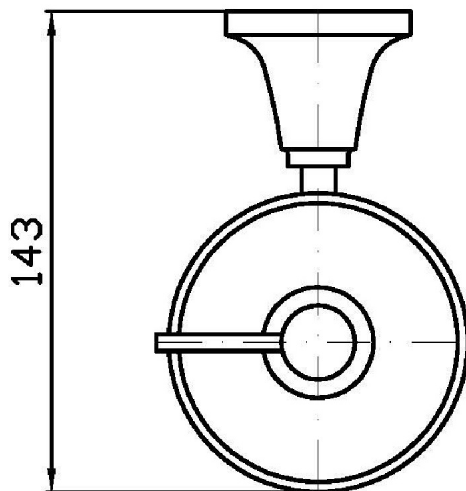

## AGORÀ

ZAD415

Dispenser a muro. / Wall mounted soap dispenser.

Dispenser a muro con contenitore in ceramica bianca.

Ceramic wall mounted soap dispenser.

## AGORÀ

ZAD415

Disegno Complessivo / Overall Drawing

## AGORÀ

**ZAD415****Pesi e Misure / Weights and Sizes**

Peso ( Kg ) Weight ( lb )	1,02 ( Kg )	2,25 ( lb )
Volume test ( dc3 ) - ( in3 )	3,32 ( dc3 )	202,60 ( in3 )
h ( mm ) - ( in )	93,00 ( mm )	3,66 ( in )
L1 ( mm ) - ( in )	162,00 ( mm )	6,38 ( in )
L2 ( mm ) - ( in )	220,00 ( mm )	8,66 ( in )