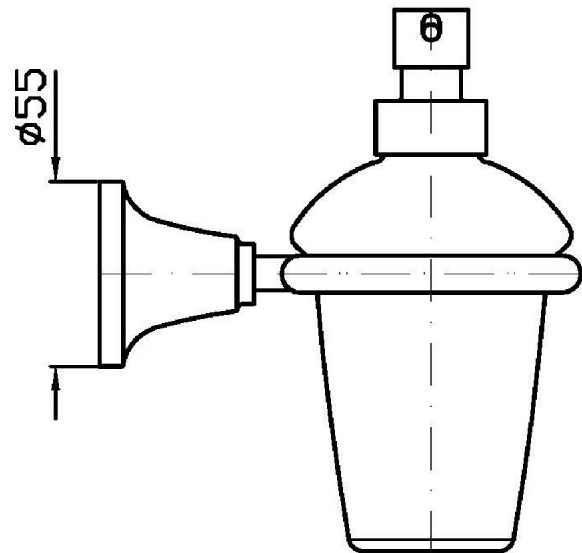

## AGORÀ

ZAD415

Dispenser a muro. / Wall mounted soap dispenser.

Dispenser a muro con contenitore in ceramica bianca.

Ceramic wall mounted soap dispenser.

## AGORÀ

**ZAD415****Pesi e Misure / Weights and Sizes**

Peso ( Kg ) Weight ( lb )	1,02 ( Kg )	2,25 ( lb )
Volume test ( dc3 ) - ( in3 )	3,32 ( dc3 )	202,60 ( in3 )
h ( mm ) - ( in )	93,00 ( mm )	3,66 ( in )
L1 ( mm ) - ( in )	162,00 ( mm )	6,38 ( in )
L2 ( mm ) - ( in )	220,00 ( mm )	8,66 ( in )