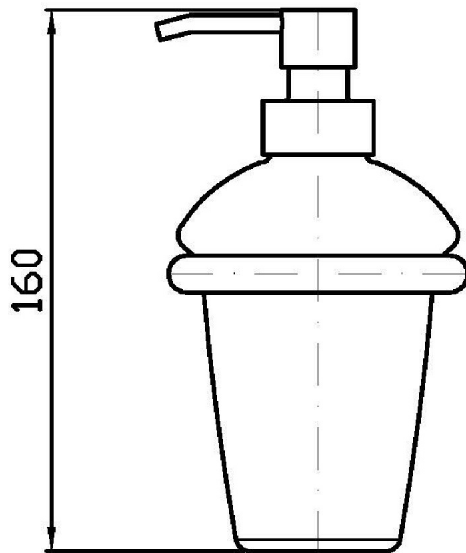

## AGORÀ

ZAD415

Dispenser a muro. / Wall mounted soap dispenser.

Dispenser a muro con contenitore in ceramica bianca.

Ceramic wall mounted soap dispenser.

## AGORÀ

**ZAD415****Pesi e Misure / Weights and Sizes**

Peso ( Kg ) Weight ( lb )	1,02 ( Kg )	2,25 ( lb )
Volume test ( dc3 ) - ( in3 )	3,32 ( dc3 )	202,60 ( in3 )
h ( mm ) - ( in )	93,00 ( mm )	3,66 ( in )
L1 ( mm ) - ( in )	162,00 ( mm )	6,38 ( in )
L2 ( mm ) - ( in )	220,00 ( mm )	8,66 ( in )