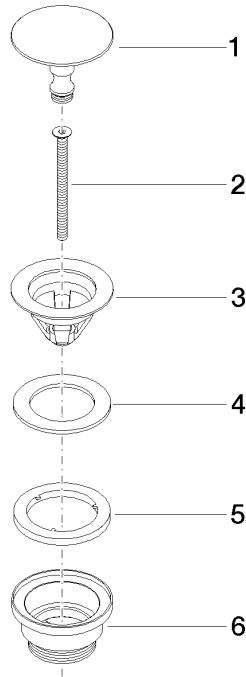

Basin Waste without press-closing 1 1/4" - Brushed Champagne (22kt Gold)

IMO

10 126 970

Fits: IMO, LULU, MADISON, MEM, TARA,
CL.1, LISSÉ, VAIA, META, CYO

	Brushed Champagne (22kt Gold)	10 126 970-46
	Chrome	10 126 970-00
	Brushed Platinum	10 126 970-06
	Platinum	10 126 970-08
	Durabress (23kt Gold)	10 126 970-09
	Dark Chrome	10 126 970-19
	Light Gold	10 126 970-26
	Brushed Light Gold	10 126 970-27
	Brushed Durabress (23kt Gold)	10 126 970-28
	Matte Black	10 126 970-33
	Brushed Bronze	10 126 970-42
	Champagne (22kt Gold)	10 126 970-47
	Brushed Chrome	10 126 970-93
	Brushed Dark Platinum	10 126 970-99

Basin Waste without press-closing 1 1/4" - Brushed Champagne (22kt Gold)

IMO

10 126 970

Only suitable for sinks without an overflow.

10 126 970

mm [inches]

10 126 970

Parts for other
finishes can be found
here: [Chrome](#)

Basin Waste without press-closing 1 1/4" - Brushed Champagne (22kt Gold)

IMO

10 126 970

Spare parts list