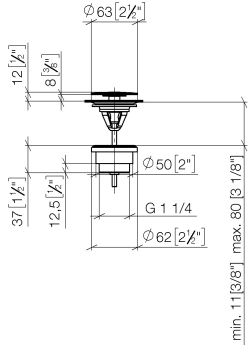

Basin Waste without press-closing 1 1/4" - Brushed Champagne (22kt Gold)

IMO

10 126 970

Fits: IMO, LULU, MADISON, MEM, TARA,
CL.1, LISSÉ, VAIA, META, CYO

	Brushed Champagne (22kt Gold)	10 126 970-46
	Chrome	10 126 970-00
	Brushed Platinum	10 126 970-06
	Platinum	10 126 970-08
	Durabress (23kt Gold)	10 126 970-09
	Dark Chrome	10 126 970-19
	Light Gold	10 126 970-26
	Brushed Light Gold	10 126 970-27
	Brushed Durabress (23kt Gold)	10 126 970-28
	Matte Black	10 126 970-33
	Brushed Bronze	10 126 970-42
	Champagne (22kt Gold)	10 126 970-47
	Brushed Chrome	10 126 970-93
	Brushed Dark Platinum	10 126 970-99

Basin Waste without press-closing 1 1/4" - Brushed Champagne (22kt Gold)

IMO

10 126 970

Only suitable for sinks without an overflow.

10 126 970

mm [inches]

10 126 970

Parts for other
finishes can be found
here: [Chrome](#)

Basin Waste without press-closing 1 1/4" - Brushed Champagne (22kt Gold)

IMO

10 126 970

Spare parts list