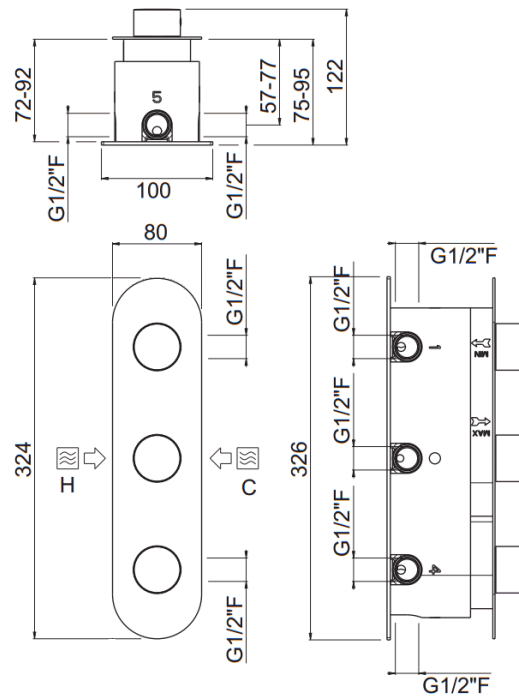

## TECHNICAL INFORMATION

5 ways concealed vertical mixer. Square plate and round handles.  
CHROME

**Flow rate:**  
horizontal 2-3way mixer

## SPARE PARTS

ORIC047  
2 vie / ways

ORIC048  
3 vie / ways

ORIC052  
T°

## TECHNICAL DRAWING