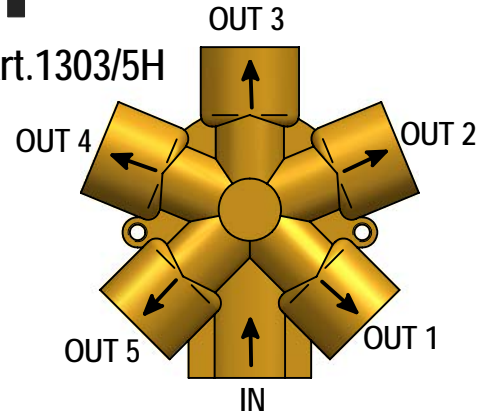

6

TAGLIARE ASTE BROCCIATE E VITI
CUT BROACHING RODS AND SCREWS

9

Art.1303/5H