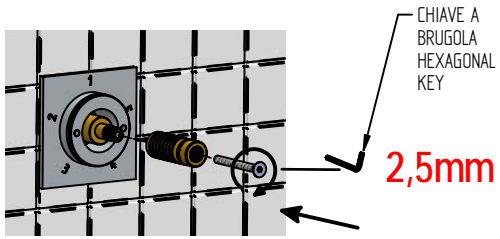

DESIGN
EOB

MADE IN ITALY

This product has been entirely manufactured in Italy, by top quality raw materials.

Rubinetti d'autore dedicati a te

5

6

TAGLIARE ASTE BROCCIATE E VITI
CUT BROACHING RODS AND SCREWS