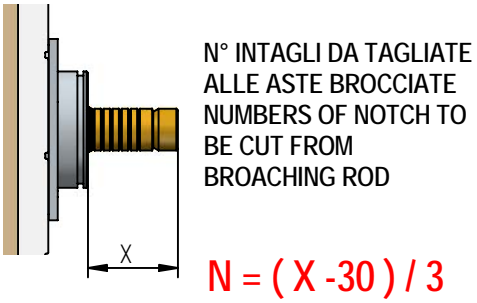

DESIGN
EOB

MADE IN ITALY

This product has been entirely manufactured in Italy, by top quality raw materials.

Rubinetti d'autore dedicati a te

5

6

TAGLIARE ASTE BROCCIATE E VITI
CUT BROACHING RODS AND SCREWS