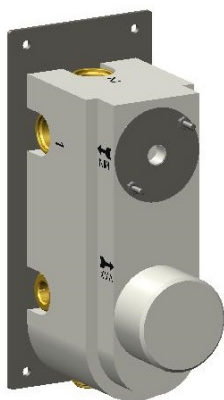

## built-in

Built-in part 3way thermostatic  
**W21231CR**

### TECHNICAL INFORMATION

Concealed part of 3 ways built-in vertical/horizontal thermostatic mixer. CHROME

**Flow rate:**  
horizontal 2-3way thermostatic

### PICTURE

### SPARE PARTS

ORIC048  
3 vie / ways

ORIC046  
T°