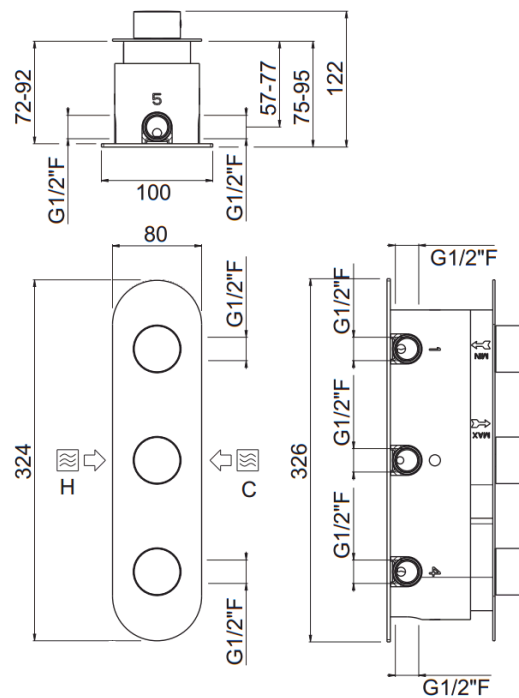

ilTondo

ilTondo 6way mixer
21368-CR

TECHNICAL INFORMATION

6 ways concealed vertical mixer. Square plate and round handles.
CHROME

Flow rate:

horizontal 2-3way mixer

PICTURE

SPARE PARTS

ORIC048
3 vie / ways

ORIC052
T°

FEATURES

safe built-in

TECHNICAL DRAWING

FINISHINGS