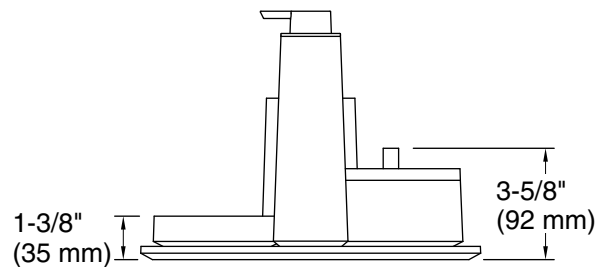

## Technical Information

All product dimensions are nominal.

Installation Type: Freestanding

Material: Ceramic