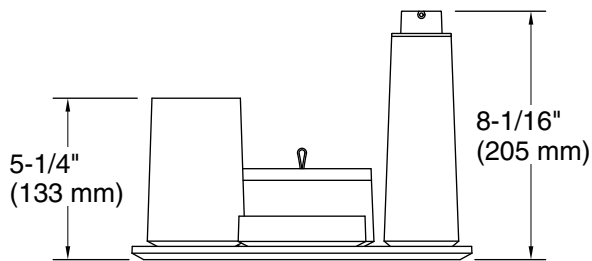

## Technical Information

All product dimensions are nominal.

Installation Type: Freestanding

Material: Ceramic