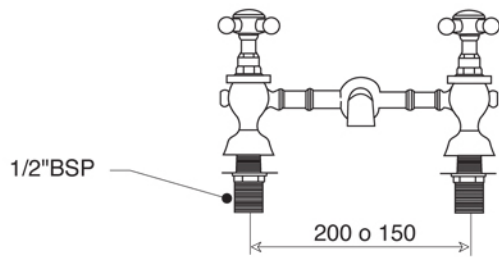

La versione Berkeley è 1/4 di giro  
con disco ceramico

MAYFAIR Collection	
Code	Description
8047-C 8048-I/N/O/OR 8048-B/ND/R	<b>Mayfair basin mixer center to center 2 tap holes (200 mm)</b>  Chrome Incalux, Nickel, Dark Gold, Rose Gold Bronze, Dark Nickel, Copper

Verona - Italy  
 tel. +39 045 8006917  
 fax. +39 045 8020111  
 gentry-home.com

La versione Berkeley è 1/4 di giro con disco ceramico

MAYFAIR Collection	
Code	Description
8049-C 8050-I/N/O/OR 8050-B/ND/R	<p><b>Mayfair basin mixer center to center 2 tap holes (150 mm)</b></p> <p>Chrome Incalux, Nickel, Dark Gold, Rose Gold Bronze, Dark Nickel, Copper</p>
8051-C 8052-I/N/O/OR 8052-B/ND/R	<p><b>Basin waste with plug, chain and stopper 3 tap holes</b></p> <p>Chrome Incalux, Nickel, Dark Gold, Rose Gold Bronze, Dark Nickel, Copper</p>
8074-C 8075-I/N/O/OR 8075-B/ND/R	<p><b>Basin waste with plug, chain and stopper 2 tap holes</b></p> <p>Chrome Incalux, Nickel, Dark Gold, Rose Gold Bronze, Dark Nickel, Copper</p>