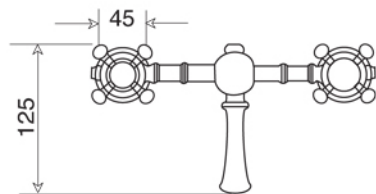

La versione Berkeley è 1/4 di giro  
con disco ceramico

MAYFAIR Collection	
Code	Description
8047-C 8048-I/N/O/OR 8048-B/ND/R	<b>Mayfair basin mixer center to center 2 tap holes (200 mm)</b>  Chrome Incalux, Nickel, Dark Gold, Rose Gold Bronze, Dark Nickel, Copper

Verona - Italy  
 tel. +39 045 8006917  
 fax. +39 045 8020111  
 gentry-home.com

La versione Berkeley è 1/4 di giro con disco ceramico

MAYFAIR Collection	
Code	Description
8049-C 8050-I/N/O/OR 8050-B/ND/R	<p><b>Mayfair basin mixer center to center 2 tap holes (150 mm)</b></p> <p>Chrome Incalux, Nickel, Dark Gold, Rose Gold Bronze, Dark Nickel, Copper</p>
8051-C 8052-I/N/O/OR 8052-B/ND/R	<p><b>Basin waste with plug, chain and stopper 3 tap holes</b></p> <p>Chrome Incalux, Nickel, Dark Gold, Rose Gold Bronze, Dark Nickel, Copper</p>
8074-C 8075-I/N/O/OR 8075-B/ND/R	<p><b>Basin waste with plug, chain and stopper 2 tap holes</b></p> <p>Chrome Incalux, Nickel, Dark Gold, Rose Gold Bronze, Dark Nickel, Copper</p>