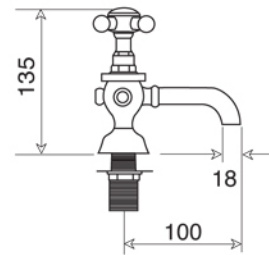

La versione Berkeley è 1/4 di giro  
con disco ceramico

MAYFAIR Collection	
Code	Description
8047-C 8048-I/N/O/OR 8048-B/ND/R	<b>Mayfair basin mixer center to center 2 tap holes (200 mm)</b>  Chrome Incalux, Nickel, Dark Gold, Rose Gold Bronze, Dark Nickel, Copper

Verona - Italy  
 tel. +39 045 8006917  
 fax. +39 045 8020111  
 gentry-home.com

La versione Berkeley è 1/4 di giro con disco ceramico

MAYFAIR Collection	
Code	Description
8049-C 8050-I/N/O/OR 8050-B/ND/R	<p><b>Mayfair basin mixer center to center 2 tap holes (150 mm)</b></p> <p>Chrome Incalux, Nickel, Dark Gold, Rose Gold Bronze, Dark Nickel, Copper</p>
8051-C 8052-I/N/O/OR 8052-B/ND/R	<p><b>Basin waste with plug, chain and stopper 3 tap holes</b></p> <p>Chrome Incalux, Nickel, Dark Gold, Rose Gold Bronze, Dark Nickel, Copper</p>
8074-C 8075-I/N/O/OR 8075-B/ND/R	<p><b>Basin waste with plug, chain and stopper 2 tap holes</b></p> <p>Chrome Incalux, Nickel, Dark Gold, Rose Gold Bronze, Dark Nickel, Copper</p>