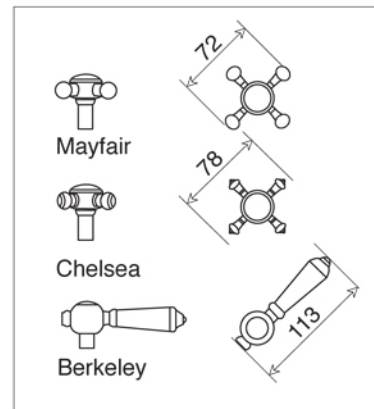

La versione Berkeley è 1/4 di giro  
con disco ceramico

MAYFAIR Collection	
Code	Description
8047-C 8048-I/N/O/OR 8048-B/ND/R	<b>Mayfair basin mixer center to center 2 tap holes (200 mm)</b>  Chrome Incalux, Nickel, Dark Gold, Rose Gold Bronze, Dark Nickel, Copper

Verona - Italy  
 tel. +39 045 8006917  
 fax. +39 045 8020111  
 gentry-home.com

La versione Berkeley è 1/4 di giro con disco ceramico

MAYFAIR Collection	
Code	Description
8049-C 8050-I/N/O/OR 8050-B/ND/R	<p><b>Mayfair basin mixer center to center 2 tap holes (150 mm)</b></p> <p>Chrome Incalux, Nickel, Dark Gold, Rose Gold Bronze, Dark Nickel, Copper</p>
8051-C 8052-I/N/O/OR 8052-B/ND/R	<p><b>Basin waste with plug, chain and stopper 3 tap holes</b></p> <p>Chrome Incalux, Nickel, Dark Gold, Rose Gold Bronze, Dark Nickel, Copper</p>
8074-C 8075-I/N/O/OR 8075-B/ND/R	<p><b>Basin waste with plug, chain and stopper 2 tap holes</b></p> <p>Chrome Incalux, Nickel, Dark Gold, Rose Gold Bronze, Dark Nickel, Copper</p>