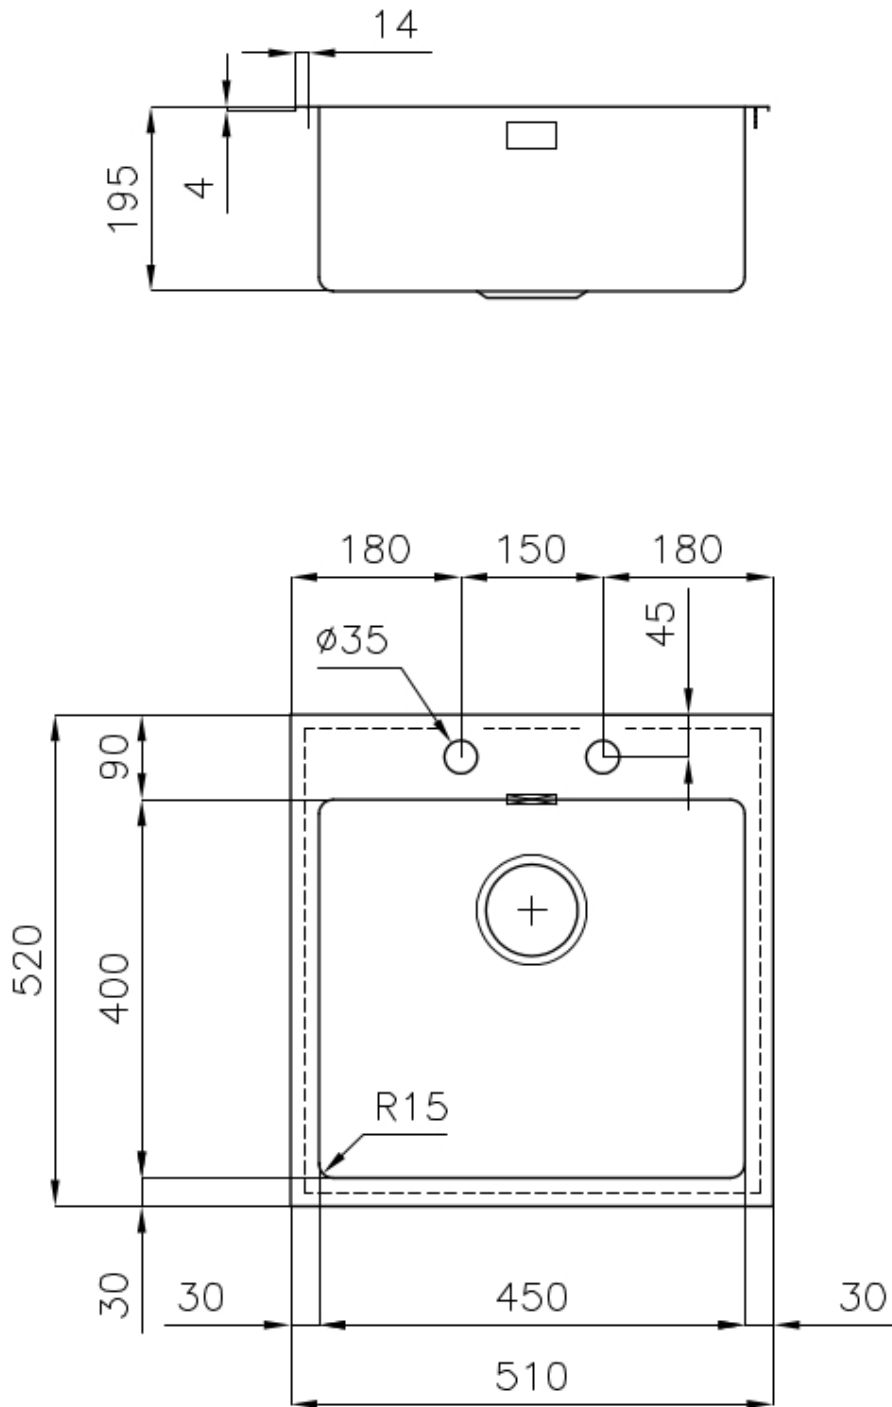

TECHNICAL DATA