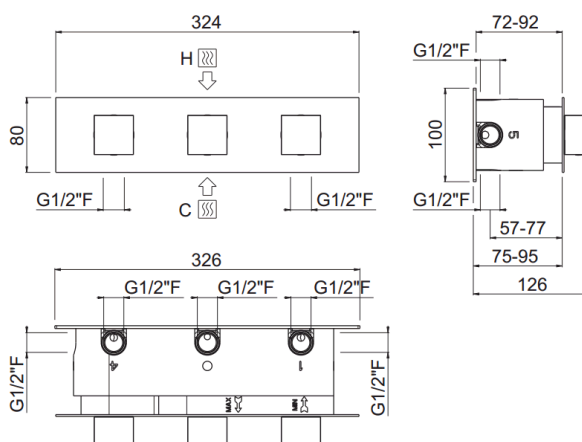

built-in

Built-in part 5way mixer
W21351CR

TECHNICAL INFORMATION

Concealed part of 5 ways built-in vertical/horizontal mixer.
CHROME

Flow rate:

horizontal 2-3way mixer

PICTURE

FEATURES

safe built-in

TECHNICAL DRAWING

SPARE PARTS

ORIC047
2 vie / ways

ORIC048
3 vie / ways

ORIC052
T°

FINISHINGS