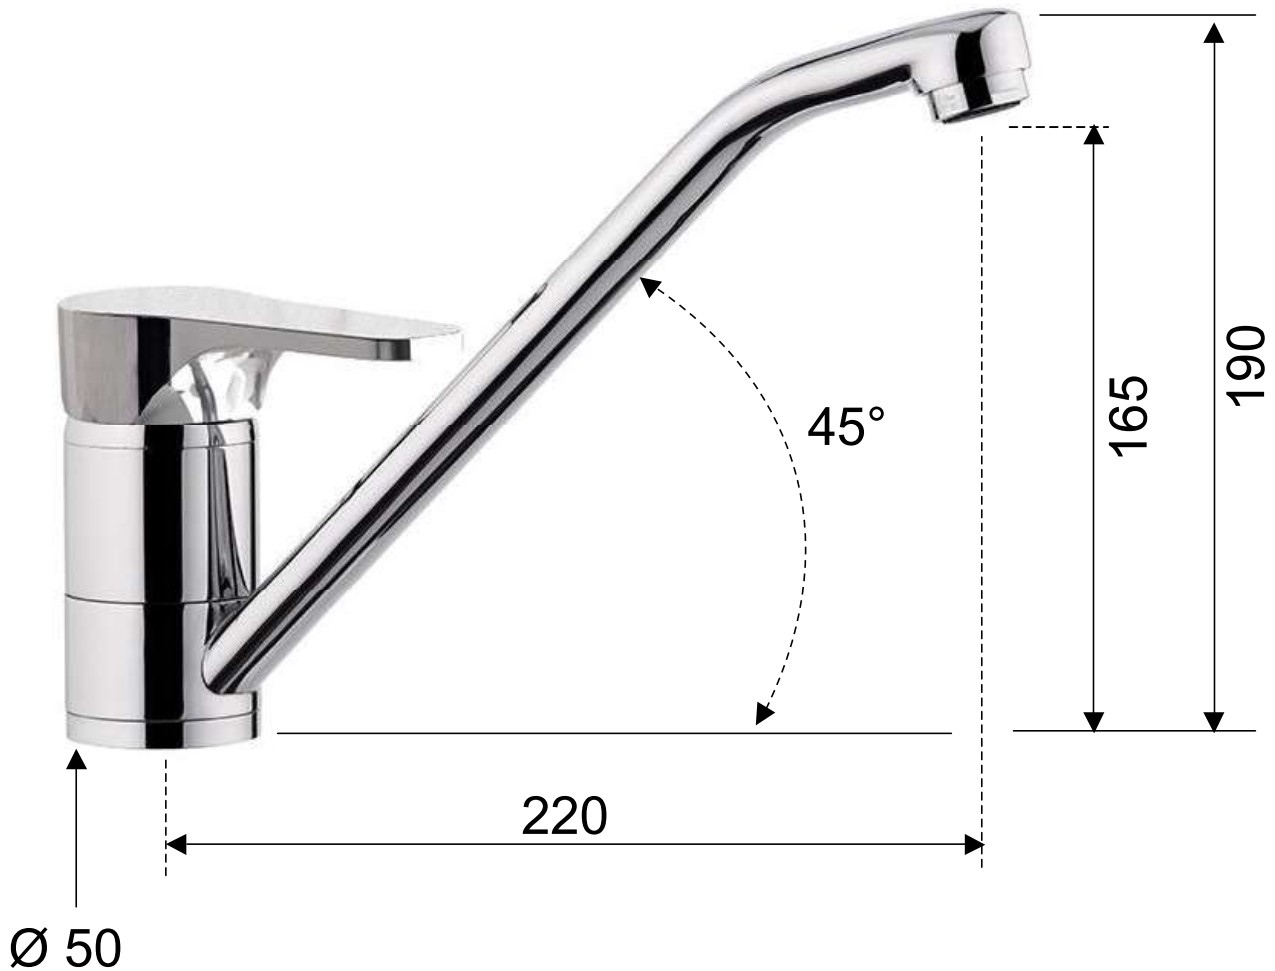

**DANIEL**

SCHEDA TECNICA TECHNICAL FEATURES

ART. COD.

**OM629**

**MATERIALI / MATERIALS**

OTTONE CROMATO / CHROME PLATED BRASS

**CROMATURA / CHROME PLATING**

UNI EN 248