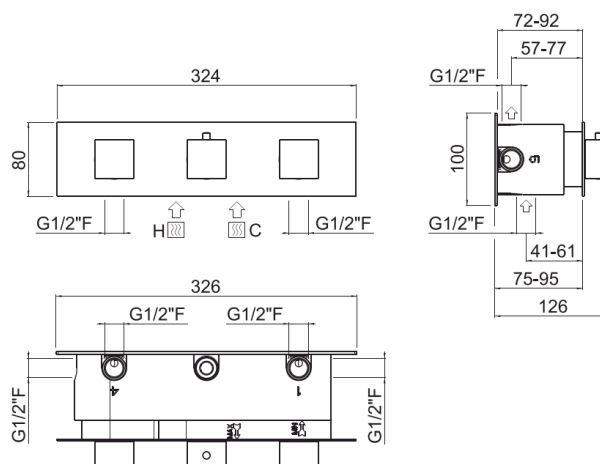

built-in

Built-in part 5way thermostatic
W21251CR

TECHNICAL INFORMATION

Concealed part of 5 ways built-in vertical/horizontal thermostatic mixer. CHROME

Flow rate:

horizontal 2-3way thermostatic

PICTURE

FEATURES

safe built-in

TECHNICAL DRAWING

SPARE PARTS

FINISHINGS