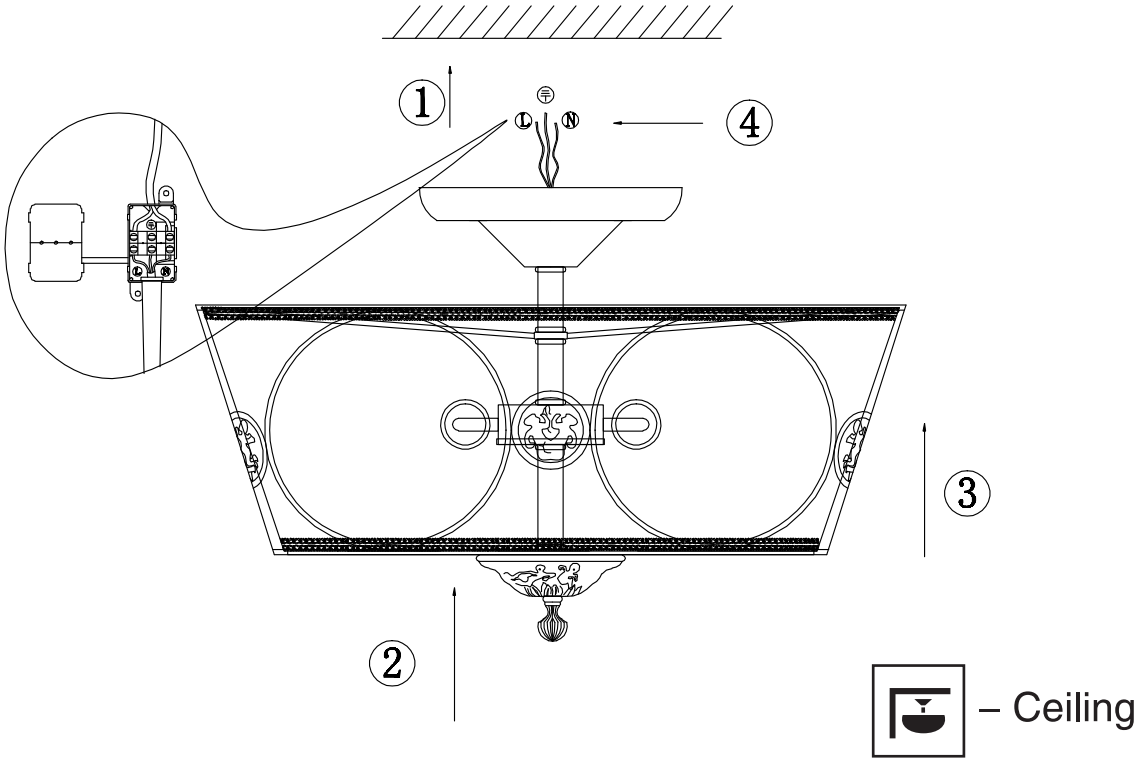

Instruction

Collection: Elegant
Series: Letizia
Model: ARM365-04-R
Ceiling

4 x E27 (40w)

MAYTONI
DECORATIVE LIGHTING

www.maytoni.de