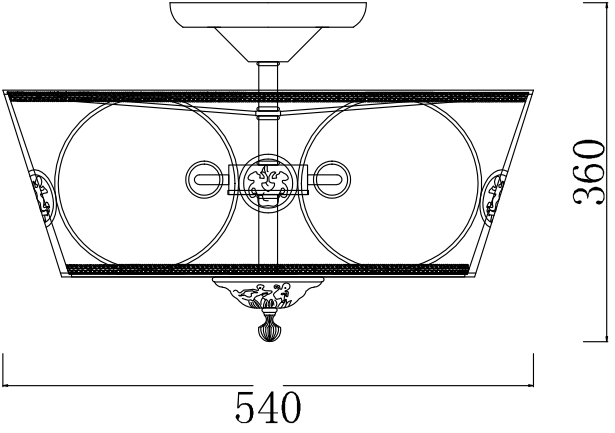

Instruction

Collection: Elegant
Series: Letizia
Model: ARM365-04-R
Ceiling

4 x E27 (40w)

MAYTONI
DECORATIVE LIGHTING

www.maytoni.de