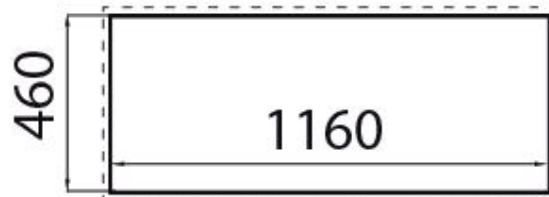

TECHNICAL DATA

Incasso

---

①