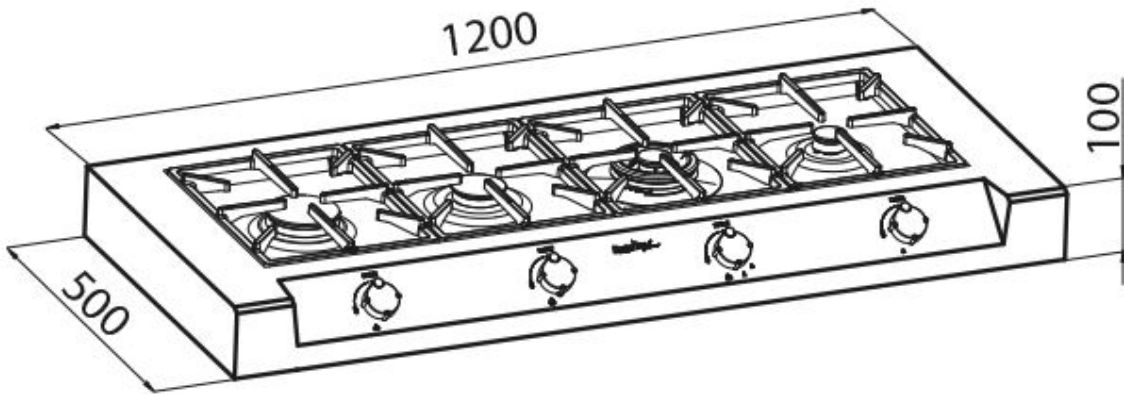

TECHNICAL DATA