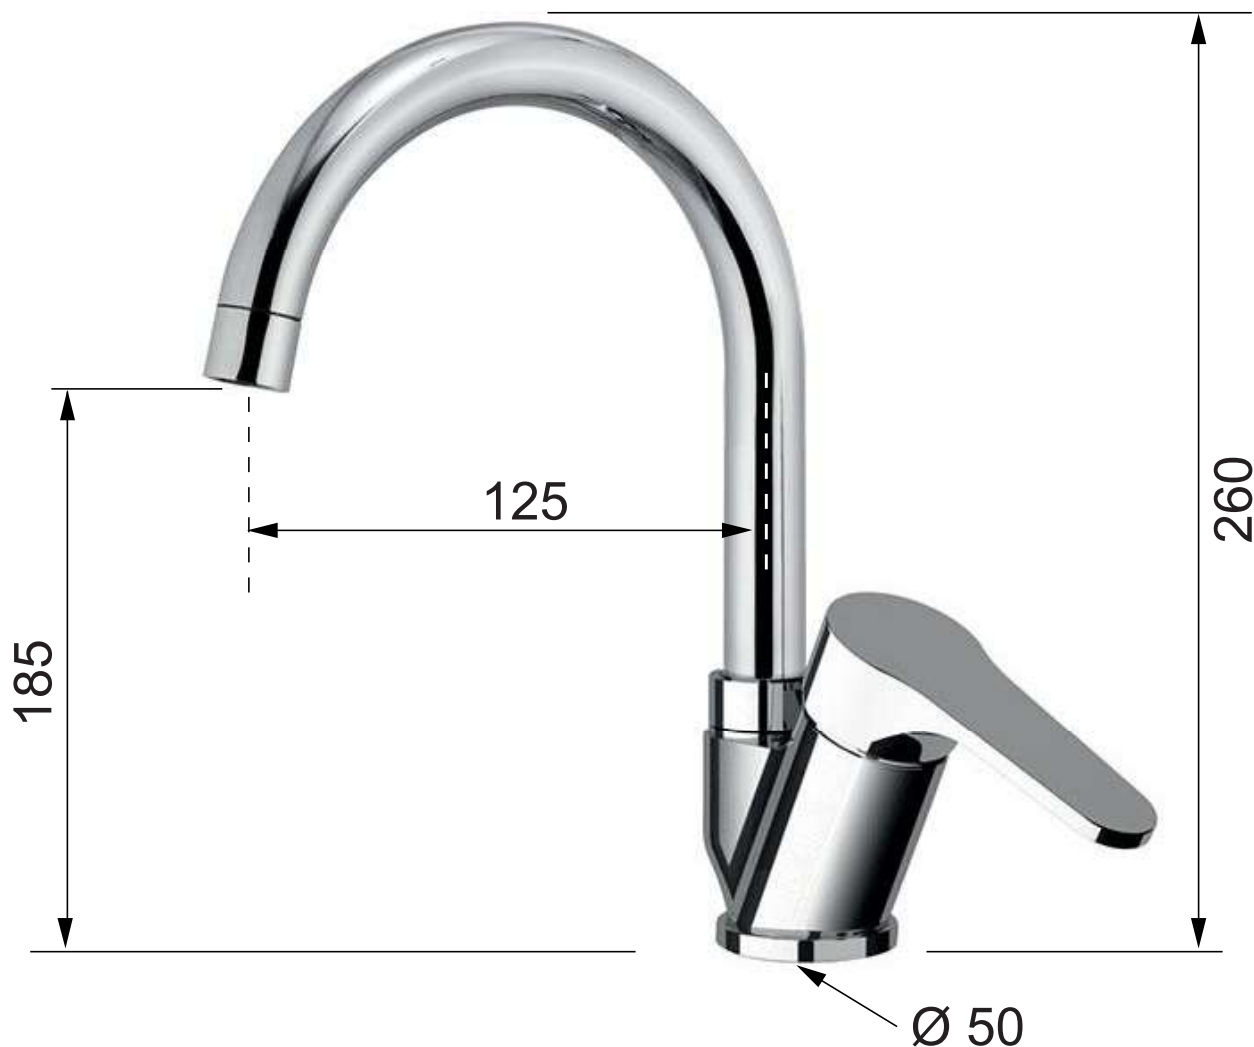

**DANIEL**

SCHEDA TECNICA TECHNICAL FEATURES

ART. COD.

**OM614BC**

**MATERIALI / MATERIALS**

OTTONE CROMATO / CHROME PLATED BRASS

**CROMATURA / CHROME PLATING**

UNI EN 248