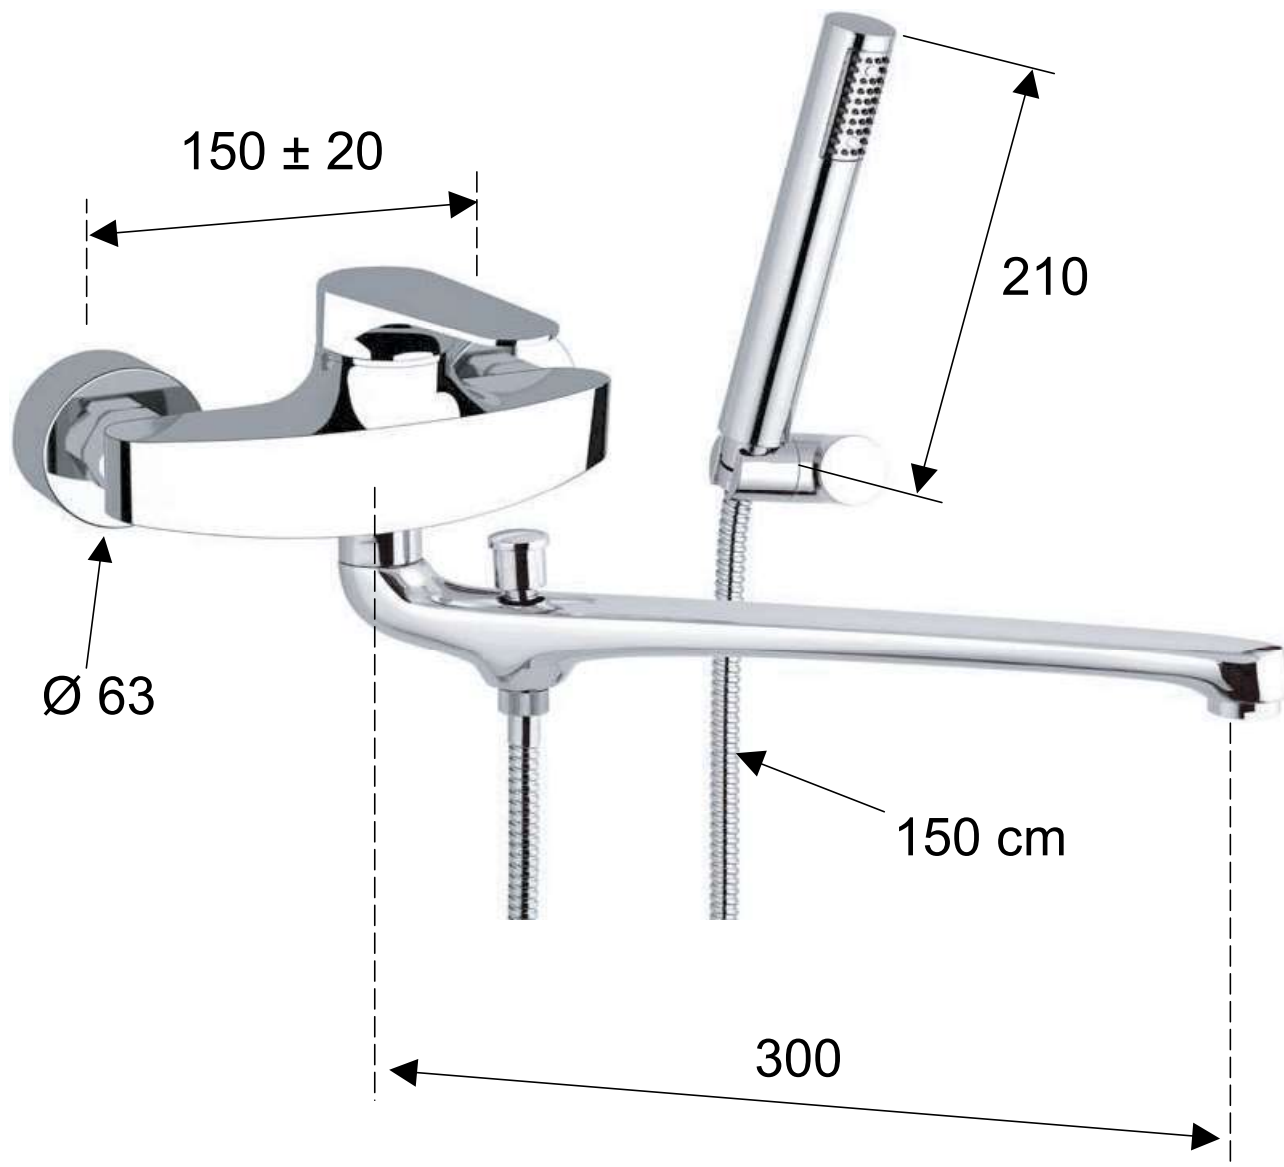

DANIEL

SCHEDA TECNICA TECHNICAL FEATURES

ART. COD.

OM624

MATERIALI / MATERIALS

OTTONE CROMATO / CHROME PLATED BRASS

CROMATURA / CHROME PLATING

UNI EN 248