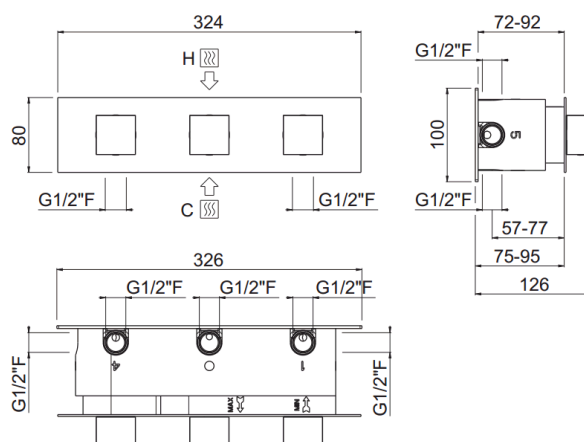

built-in

Built-in part 4way mixer
W21341CR

TECHNICAL INFORMATION

Concealed part of 4 ways built-in vertical/horizontal mixer.
CHROME

Flow rate:

horizontal 2-3way mixer

PICTURE

FEATURES

safe built-in

TECHNICAL DRAWING

SPARE PARTS

ORIC047
2 vie / ways

ORIC052
T°

FINISHINGS