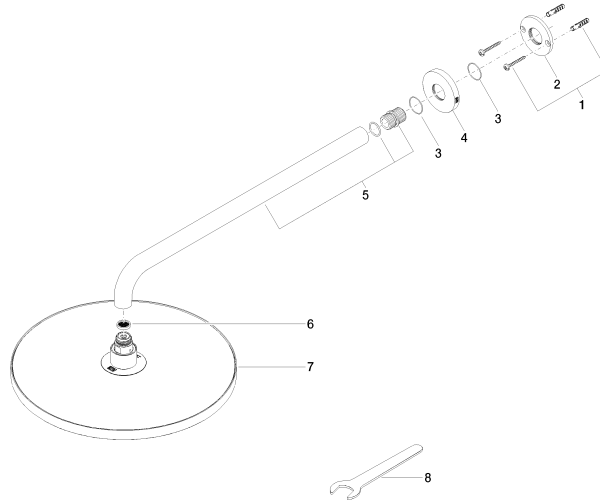

Rain shower with wall fixing FlowReduce 300 mm - Brushed Light Gold

TARA

28 678 970

Fits: TARA, LISSÉ, VAIA, META

- 450mm projection
- rain shower Ø 300 mm
- PURE RAIN, max. flow rate 9 l/min (at 3 bar)
- Function from: 7 l/min
- rosette Ø 60 mm
- 1/2" connection
- with anti-scale system
- quick clearing
- This product can help a building meet the requirements of Green Building Rating Systems, e.g. LEED®, BREEAM®, DGNB

28 678 970

mm [inches]

Flow rate chart

Codes & Standards

DIN 4109

ISO 3822

Ü-Zeichen

Rain shower with wall fixing FlowReduce 300 mm - Brushed Light Gold

TARA

28 678 970

Certificates

LGA_29

28 678 970

Parts for other
finishes can be found
here: [Chrome](#)

Spare parts list