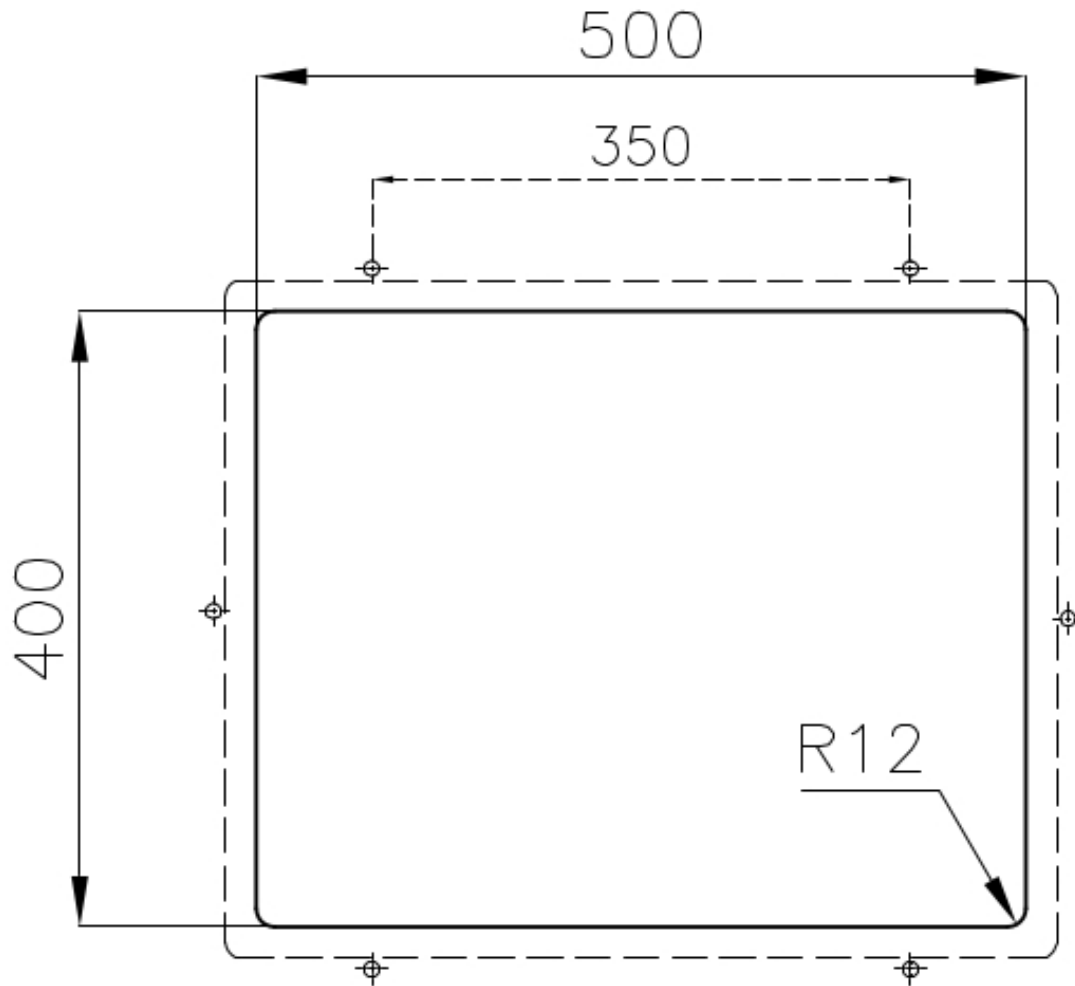

OPTIONAL ACCESSORIES