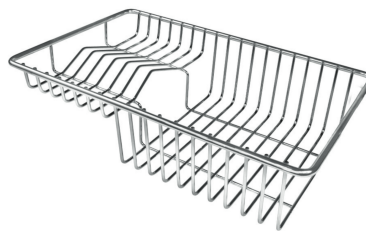

## OPTIONAL ACCESSORIES

Cestello inox 8612 000

Glass chopping board 8631 300

HPDE Chopping board 8657 001

HPDE Twin chopping board 8644 101

Iroko-wood chopping board with stainless steel colander 8644 042

Iroko-wood sliding chopping board 8644 041

Iroko-wood twin chopping board 8644 004

Stainless steel colander 8154 000

Stainless steel plate rack 8100 154

Stainless steel plate rack 8100 201

Stainless steel plate rack 8100 303

White bowl 8153 100

Graters kit with ring-holder and food collection tray 8159 101