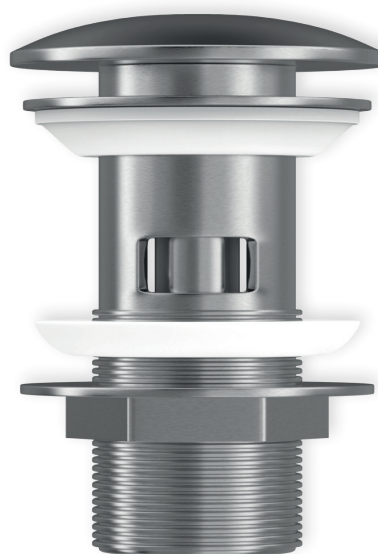

**A856**

**Click clack slotted basin waste**

Click clack slotted basin waste, suitable for all styles of washrooms.

**References**

A856-S  
A856-B  
A856-N

**Finishes**

Brushed stainless steel  
Polished stainless steel  
Matte black finish

**Characteristics**

Finishes	Brushed stainless steel (S) / Polished stainless steel (B) / Matte black finish (N)
Dimensions	Ø66 x H78m
Connection	M1 <sup>1</sup> / <sub>4</sub>
Overflow slot	Yes
Warranty	25 years