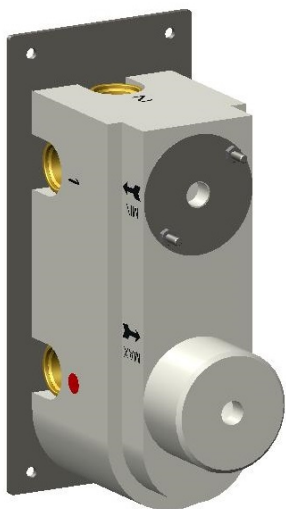

## built-in

Built-in part 3way mixer  
**W21331CR**

### TECHNICAL INFORMATION

Concealed part of 3 ways built-in vertical/horizontal progressive mixer. CHROME

**Flow rate:**  
horizontal 2-3way mixer

### PICTURE

### SPARE PARTS

ORIC050  
3 vie / ways

ORIC053  
T°