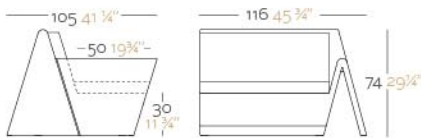

DESCRIPTION DESCRIPTION

Made in resin of polyethylene by rotational moulding. 100% Recyclable. Item suitable for indoor and outdoor use. Available with different finishes.

Fabricado en resina de polietileno mediante moldeo rotacional con doble pared. 100% Reciclable. Apto para exterior e interior. Disponible en varios acabados.

WEIGHT PESO 23 Kg.

INCLUDE INCLUYE

Non-slipping feet. Outdoor cushions (thick 4"). Join set in order to fix them together. Finished RGB LED: Colour changes of remote control.

Tacos antideslizantes. Acolchado para exterior (grosor 8cm). Set de ensamblaje para fijarlos entre ellos. Acabado LED RGB: Mando a distancia para cambio de color de la luz.

OPTIONS OPCIONES

Finished LLUM: Possibility of transparent cable and switch only for indoor.

Acabado LLUM: Posibilidad de cable transparente e interruptor para interior.

REFERENCE* REFERENCIA*

53002

53002F

53002W

53002L

REST Sofa Left Unit
REST Sofá Módulo Izquierdo

ReferenceX, for example 0000A ReferenciaX, ejemplo 0000A.

* A: AIRE R: AGUA F: FOC W:LLUM L: LEDS B: FULL WHITE G: GLASS

FINISHES ACABADOS

BASIC Matt finished.
Básico, acabado mate.