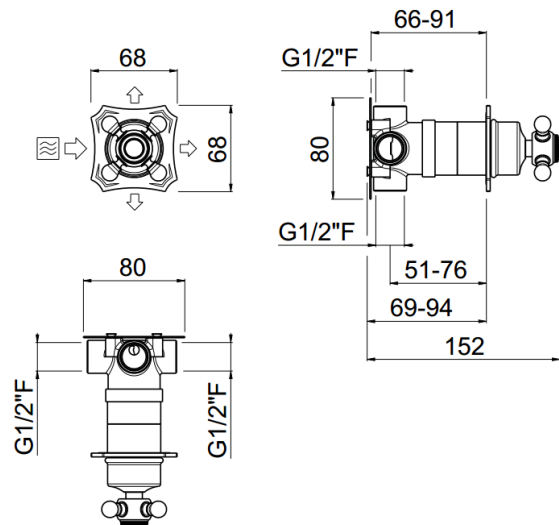

Colonial

Colonial 3way diverter
21806-CR

TECHNICAL INFORMATION

Single 3 ways diverter. Colonial plate and handle. CHROME

Flow rate:
?

PICTURE

SPARE PARTS

ORIC048
3 vie / ways

FEATURES

safe built-in

TECHNICAL DRAWING

FINISHINGS