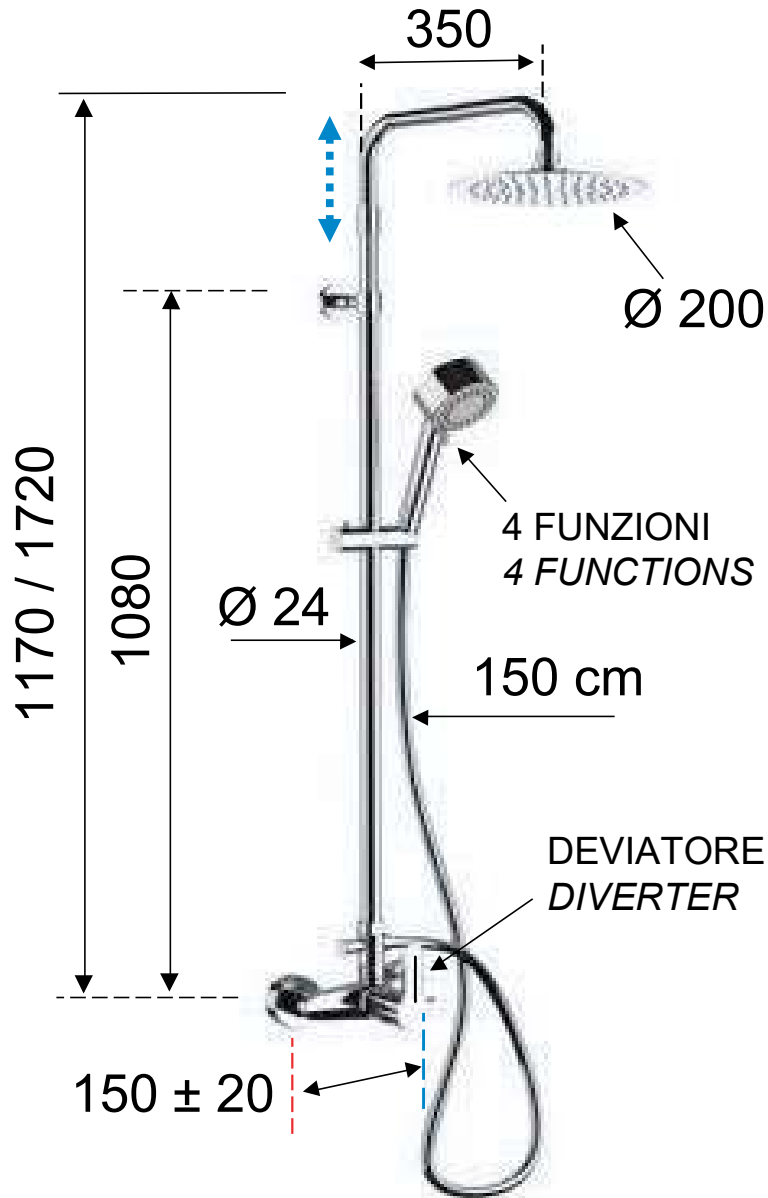

**DANIEL**

SCHEDA TECNICA TECHNICAL FEATURES

ART. COD.

**SR636A7820**

**MATERIALI / MATERIALS**

OTTONE CROMATO / CHROME PLATED BRASS  
ACCIAIO INOX - STAINLESS STEEL - ABS

**CROMATURA / CHROME PLATING**

UNI EN 248