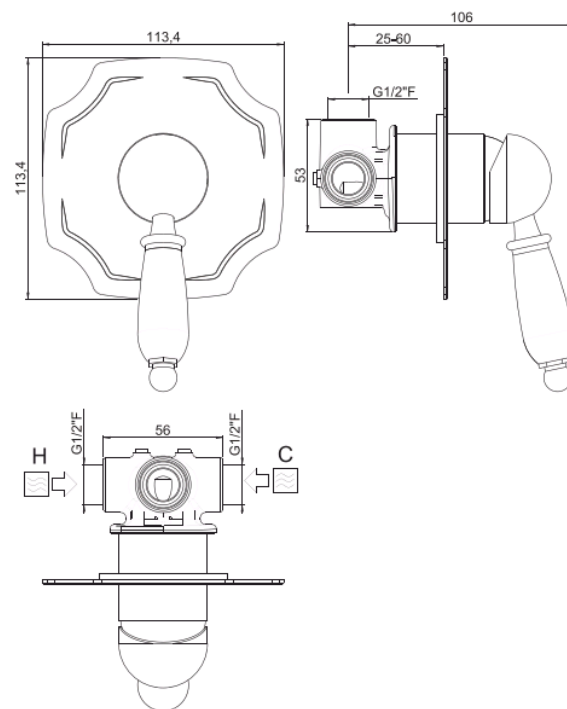

Colonial

Colonial 1way single lever mixer
21104-CR

TECHNICAL INFORMATION

Concealed single lever mixer, 1 way. Colonial plate and handle.
CHROME

Flow rate:
1way mono

PICTURE

SPARE PARTS

ORIC033

FEATURES

TECHNICAL DRAWING

FINISHINGS