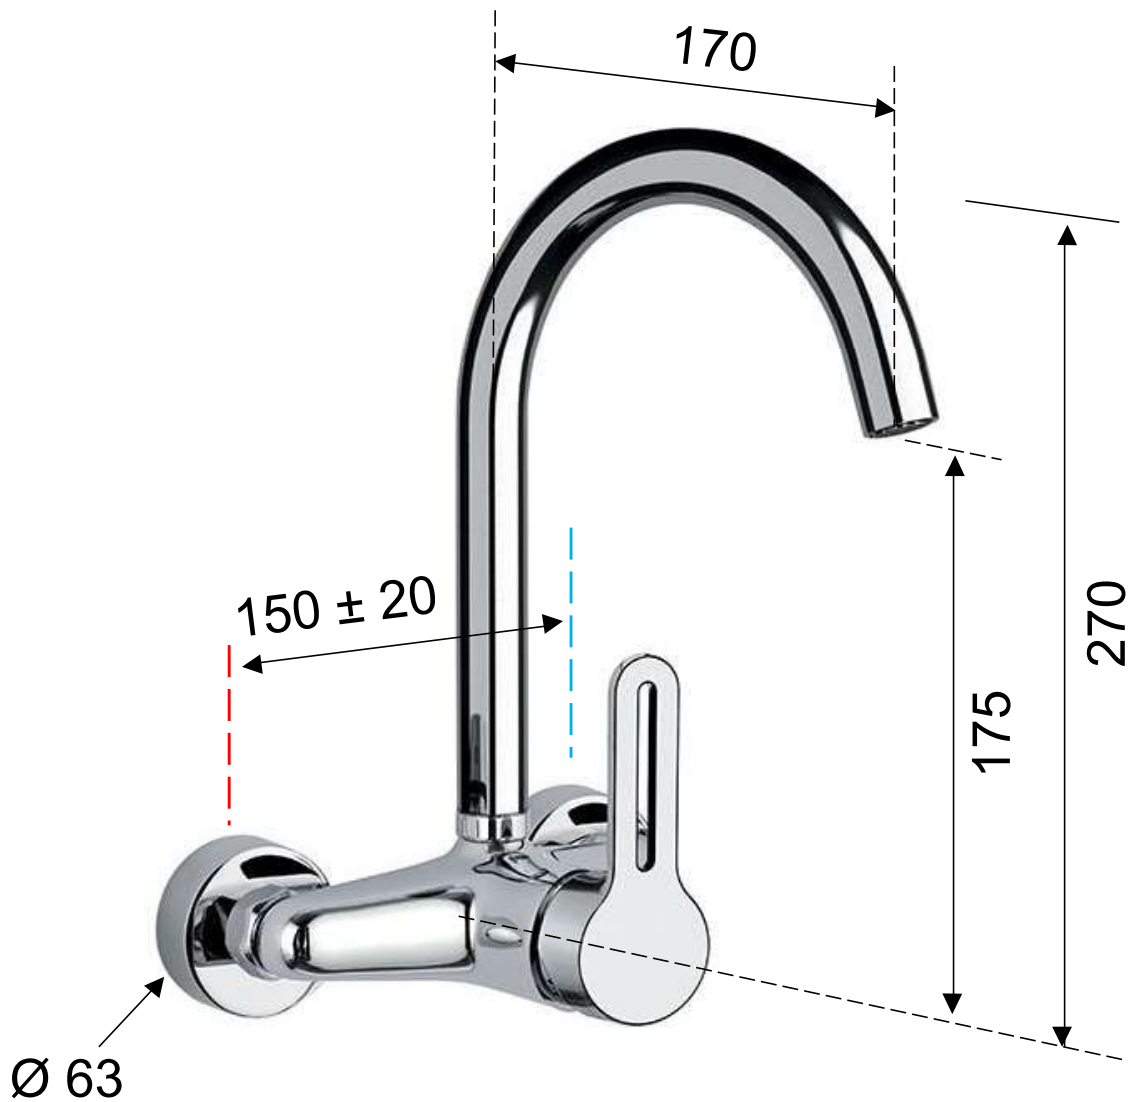

DANIEL

SCHEDA TECNICA TECHNICAL FEATURES

ART. COD.

SR633B

MATERIALI / MATERIALS

OTTONE CROMATO / CHROME PLATED BRASS

CROMATURA / CHROME PLATING

UNI EN 248