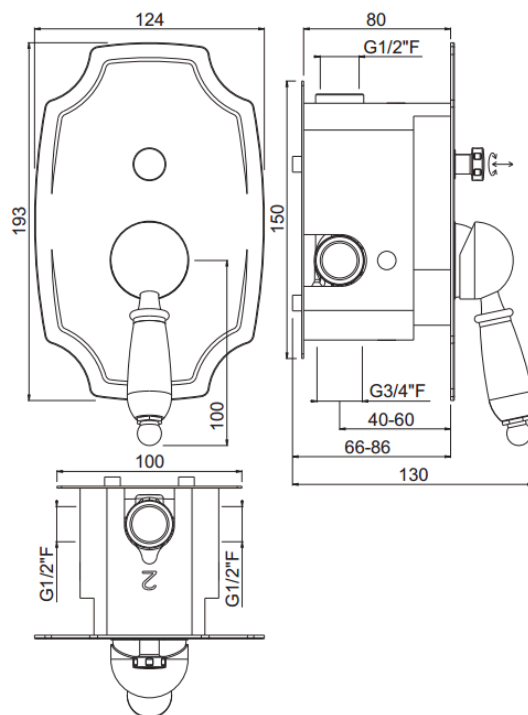

Flow rate:
2way mono

PICTURE

SPARE PARTS

ORIC033

FEATURES

safe built-in

TECHNICAL DRAWING

FINISHINGS