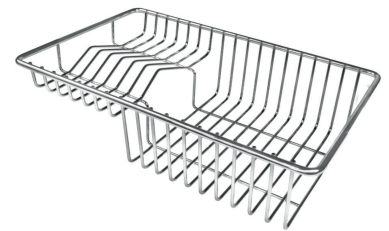

Finalmente bed and breakfast cooking station 7555 003

Outdoor

Code: 7555 003

DETAILS

Material Stainless steel AISI 316

Texture Satin

Dimensions (open) 327 x 78 x (h)178 cm

Dimensions (closed) 185 x 78 x (h)115 cm

Weight 285 kg

GALLERY

OPTIONAL ACCESSORIES

Black grid 8100 600

Bread and pizza kit - 8000 204

Glass chopping board 8631 300

HPDE Twin chopping board 8644 101

Induction Pro - Cookware set - 8pcs 8210 008

Induction PRO - Grill pan 8212 000

Induction Pro - Moka 8213 000

Induction Pro - Wok pan with flat bottom PRO 8211 000

Stainless steel plate rack 8100 303

Walnut-wood chopping board
8642 000