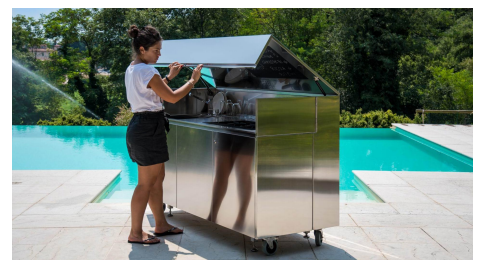

Finalmente bed and breakfast cooking station 7555 003

Outdoor

Code: 7555 003

DETAILS

Material Stainless steel AISI 316

Texture Satin

Dimensions (open) 327 x 78 x (h)178 cm

Dimensions (closed) 185 x 78 x (h)115 cm

Weight 285 kg

GALLERY

OPTIONAL ACCESSORIES

Black grid 8100 600

Bread and pizza kit - 8000 204

Glass chopping board 8631 300

HPDE Twin chopping board 8644 101

Induction Pro - Cookware set - 8pcs 8210 008