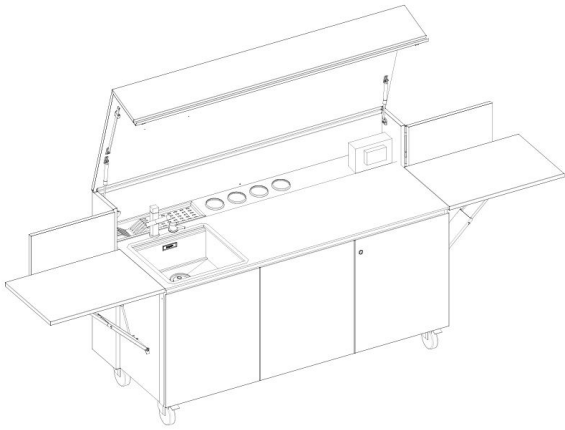

Finalmente bed and breakfast cooking station 7555 003

Outdoor

Code: 7555 003

DETAILS

Material Stainless steel AISI 316

Texture Satin

Dimensions (open) 327 x 78 x (h)178 cm

Dimensions (closed) 185 x 78 x (h)115 cm

Weight 285 kg

GALLERY

OPTIONAL ACCESSORIES

Black grid 8100 600

Bread and pizza kit - 8000 204

Glass chopping board 8631 300

HPDE Twin chopping board 8644 101

Induction Pro - Cookware set - 8pcs 8210 008

Induction PRO - Grill pan 8212 000

Induction Pro - Moka 8213 000

Induction Pro - Wok pan with flat bottom PRO 8211 000

Stainless steel plate rack 8100 303

Walnut-wood chopping board
8642 000